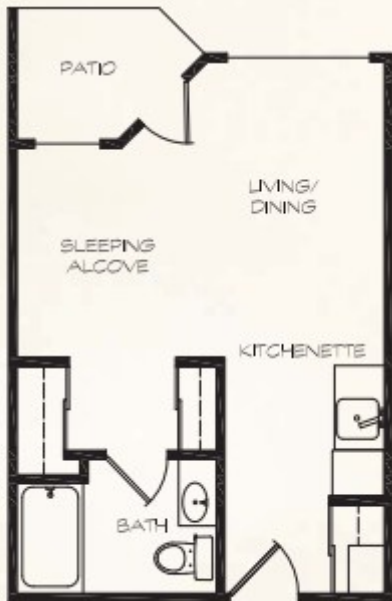

TWO BEDROOM
901 SQ. FT.

STUDIO
425 SQ. FT.

ONE BEDROOM
545 SQ. FT.

1301 West Ridge Road | Pharr, TX 78577 | (956) 467-0750