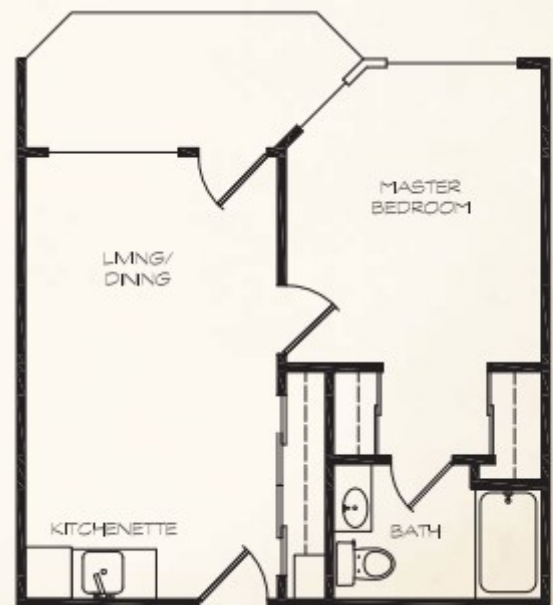

TWO BEDROOM
901 SQ. FT.

STUDIO
425 SQ. FT.

ONE BEDROOM
545 SQ. FT.

1301 West Ridge Road | Pharr, TX 78577 | (956) 467-0750