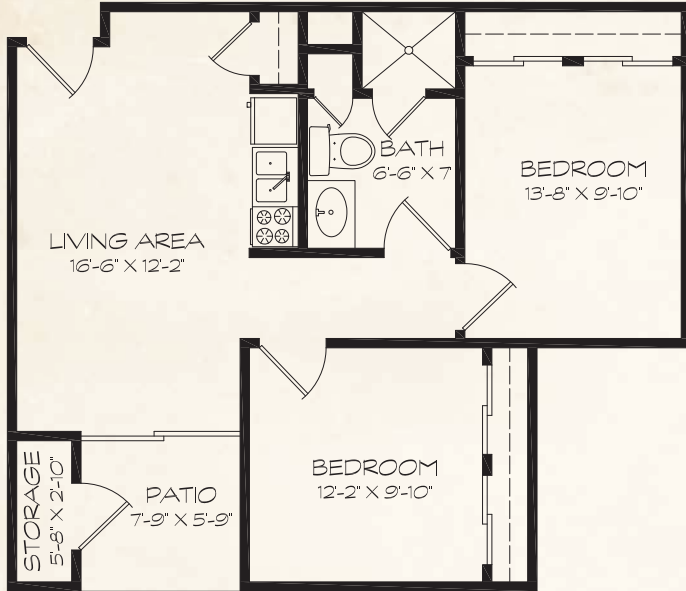

# FLOOR PLANS

**THE CLAIRMONT**  
RETIREMENT COMMUNITY

**SMALL ONE BEDROOM**  
449 SQ. FT.

**STUDIO**  
400 SQ. FT.

**LARGE ONE BEDROOM**  
523 SQ. FT.

12463 Los Indios Trail | Austin, TX 78729 | (512) 879-1371

# FLOOR PLANS

**THE CLAIRMONT**  
RETIREMENT COMMUNITY

**TWO BED / ONE BATH**  
**631 SQ. FT.**

**TWO BED / TWO BATH**  
**898 SQ. FT.**

12463 Los Indios Trail | Austin, TX 78729 | (512) 879-1371