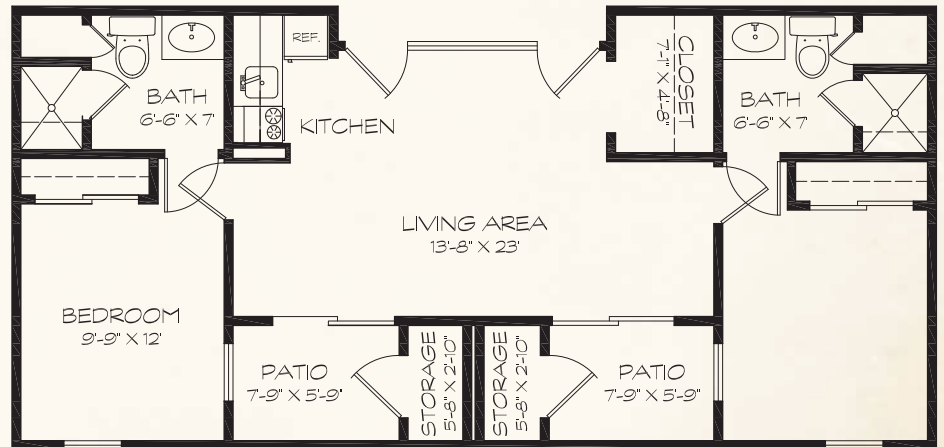

# FLOOR PLANS

**THE CLAIRMONT**  
RETIREMENT COMMUNITY

**SMALL ONE BEDROOM**  
449 SQ. FT.

**STUDIO**  
400 SQ. FT.

**LARGE ONE BEDROOM**  
523 SQ. FT.

12463 Los Indios Trail | Austin, TX 78729 | (512) 879-1371

# FLOOR PLANS

**THE CLAIRMONT**  
RETIREMENT COMMUNITY

**TWO BED / ONE BATH**  
**631 SQ. FT.**

**TWO BED / TWO BATH**  
**898 SQ. FT.**

12463 Los Indios Trail | Austin, TX 78729 | (512) 879-1371