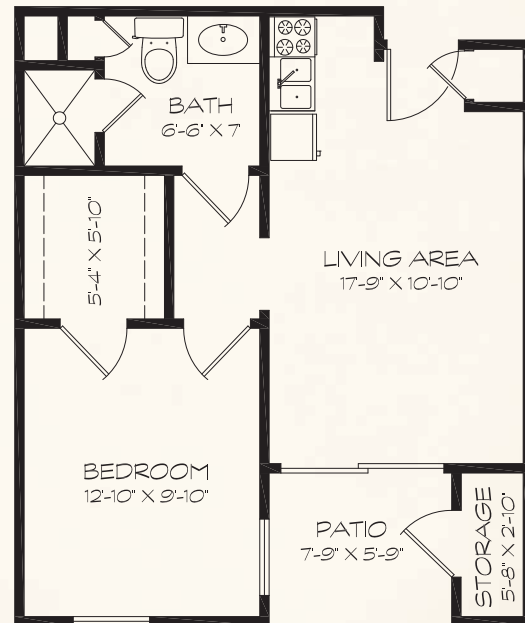

# FLOOR PLANS

**THE CLAIRMONT**  
RETIREMENT COMMUNITY

**SMALL ONE BEDROOM**  
449 SQ. FT.

**STUDIO**  
400 SQ. FT.

**LARGE ONE BEDROOM**  
523 SQ. FT.

12463 Los Indios Trail | Austin, TX 78729 | (512) 879-1371

# FLOOR PLANS

**THE CLAIRMONT**  
RETIREMENT COMMUNITY

**TWO BED / ONE BATH**  
**631 SQ. FT.**

**TWO BED / TWO BATH**  
**898 SQ. FT.**

12463 Los Indios Trail | Austin, TX 78729 | (512) 879-1371