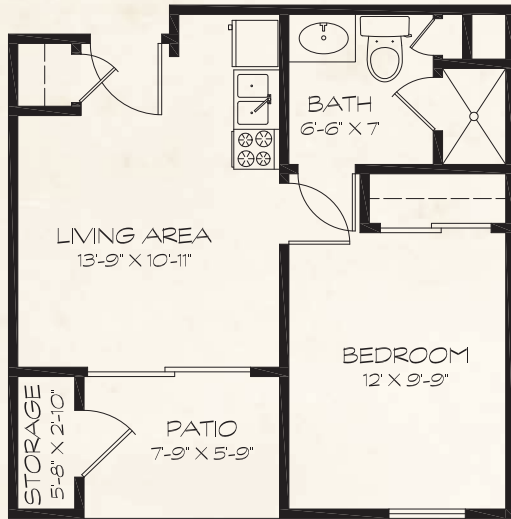

# FLOOR PLANS

**THE CLAIRMONT**  
RETIREMENT COMMUNITY

**SMALL ONE BEDROOM**  
449 SQ. FT.

**STUDIO**  
400 SQ. FT.

**LARGE ONE BEDROOM**  
523 SQ. FT.

12463 Los Indios Trail | Austin, TX 78729 | (512) 879-1371

# FLOOR PLANS

**THE CLAIRMONT**  
RETIREMENT COMMUNITY

**TWO BED / ONE BATH**  
**631 SQ. FT.**

**TWO BED / TWO BATH**  
**898 SQ. FT.**

12463 Los Indios Trail | Austin, TX 78729 | (512) 879-1371