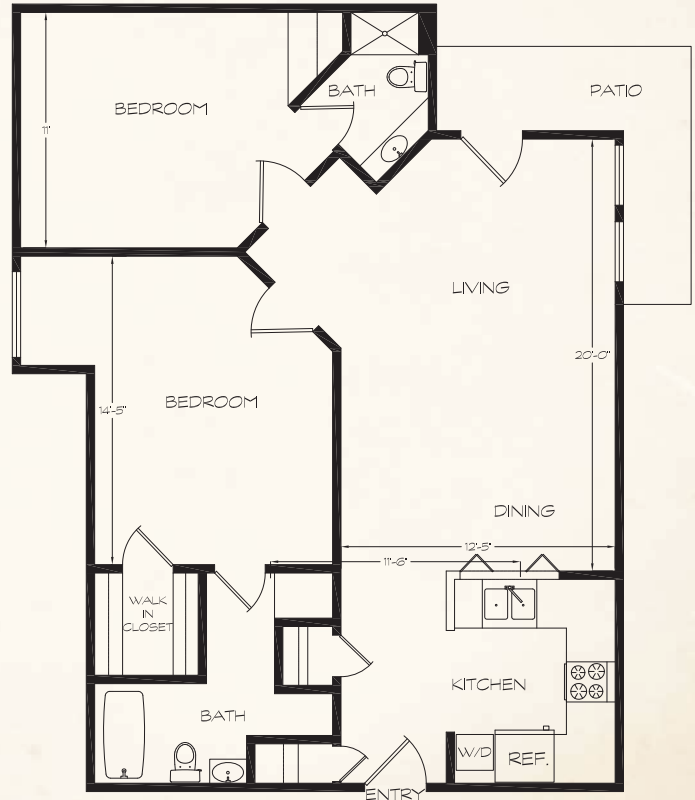

**The Corpus Christi**  
One Bedroom  
564 sq. ft.

**The Bastrop**  
One Bedroom  
553 sq. ft.

4604 South Lamar Boulevard | Austin, TX 78745 | (512) 634-8585

# FLOOR PLANS

## THE CONTINENTAL RETIREMENT COMMUNITY

**The Dallas**  
One Bedroom  
594 sq. ft.

**The El Paso**  
Large One Bedroom  
621 sq. ft.

4604 South Lamar Boulevard | Austin, TX 78745 | (512) 634-8585

**THE CONTINENTAL**  
RETIREMENT COMMUNITY

**The Ft. Worth**  
Two Bedroom  
812 sq. ft.

**The Galveston**  
Large Two Bedroom  
881 sq. ft.

4604 South Lamar Boulevard | Austin, TX 78745 | (512) 634-8585