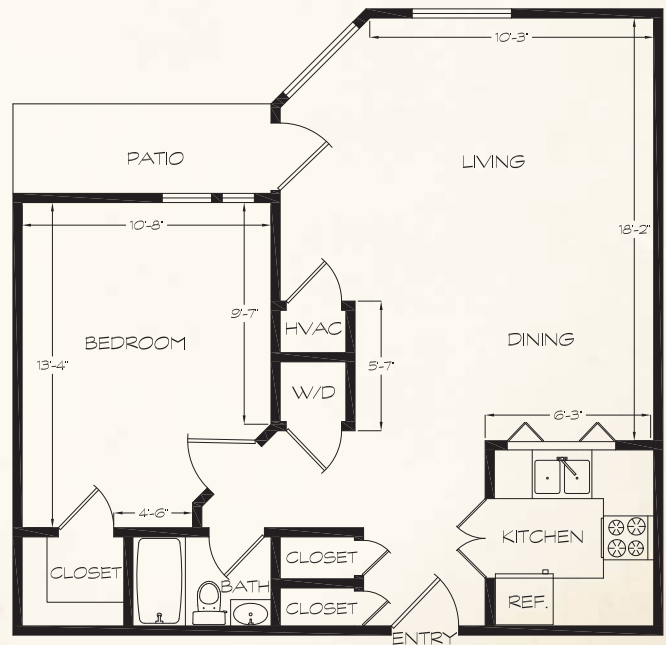

**The Corpus Christi**  
One Bedroom  
564 sq. ft.

**The Bastrop**  
One Bedroom  
553 sq. ft.

4604 South Lamar Boulevard | Austin, TX 78745 | (512) 634-8585

# FLOOR PLANS

## THE CONTINENTAL RETIREMENT COMMUNITY

**The Dallas**  
One Bedroom  
594 sq. ft.

**The El Paso**  
Large One Bedroom  
621 sq. ft.

4604 South Lamar Boulevard | Austin, TX 78745 | (512) 634-8585

**THE CONTINENTAL**  
RETIREMENT COMMUNITY

**The Ft. Worth**  
Two Bedroom  
812 sq. ft.

**The Galveston**  
Large Two Bedroom  
881 sq. ft.

4604 South Lamar Boulevard | Austin, TX 78745 | (512) 634-8585