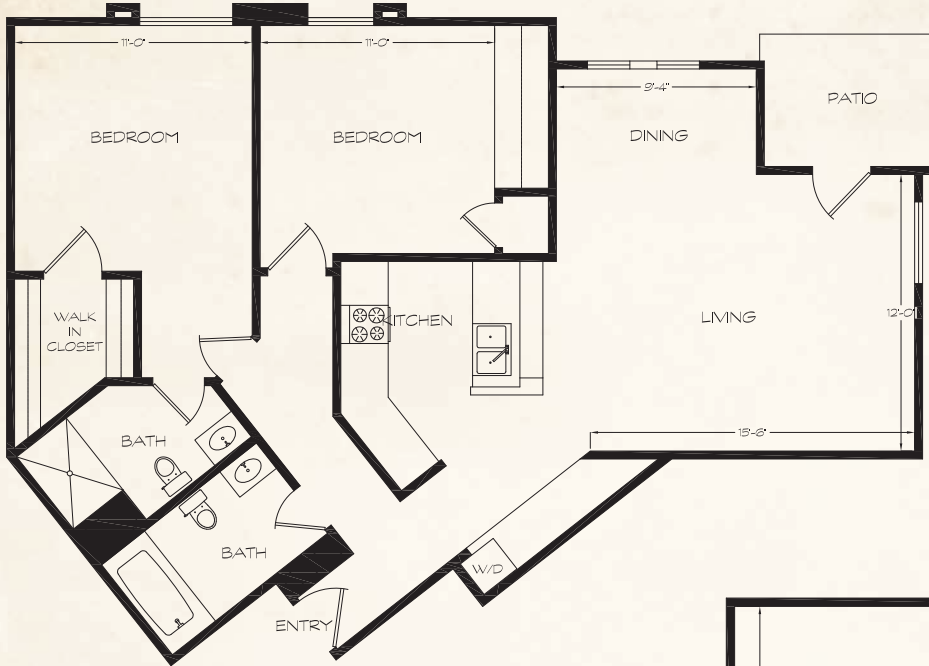

**The Corpus Christi**  
One Bedroom  
564 sq. ft.

**The Bastrop**  
One Bedroom  
553 sq. ft.

4604 South Lamar Boulevard | Austin, TX 78745 | (512) 634-8585

# FLOOR PLANS

## THE CONTINENTAL RETIREMENT COMMUNITY

**The Dallas**  
One Bedroom  
594 sq. ft.

**The El Paso**  
Large One Bedroom  
621 sq. ft.

4604 South Lamar Boulevard | Austin, TX 78745 | (512) 634-8585

**THE CONTINENTAL**  
RETIREMENT COMMUNITY

**The Ft. Worth**  
Two Bedroom  
812 sq. ft.

**The Galveston**  
Large Two Bedroom  
881 sq. ft.

4604 South Lamar Boulevard | Austin, TX 78745 | (512) 634-8585