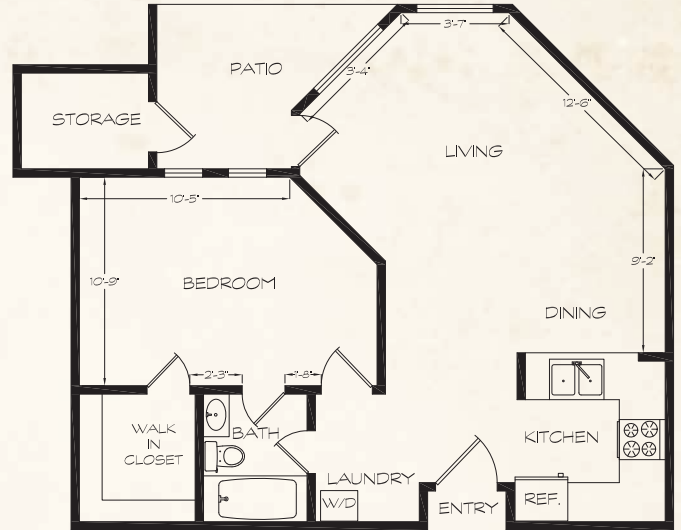

**The Corpus Christi**  
One Bedroom  
564 sq. ft.

**The Bastrop**  
One Bedroom  
553 sq. ft.

4604 South Lamar Boulevard | Austin, TX 78745 | (512) 634-8585

# FLOOR PLANS

## THE CONTINENTAL RETIREMENT COMMUNITY

**The Dallas**  
One Bedroom  
594 sq. ft.

**The El Paso**  
Large One Bedroom  
621 sq. ft.

4604 South Lamar Boulevard | Austin, TX 78745 | (512) 634-8585

**THE CONTINENTAL**  
RETIREMENT COMMUNITY

**The Ft. Worth**  
Two Bedroom  
812 sq. ft.

**The Galveston**  
Large Two Bedroom  
881 sq. ft.

4604 South Lamar Boulevard | Austin, TX 78745 | (512) 634-8585