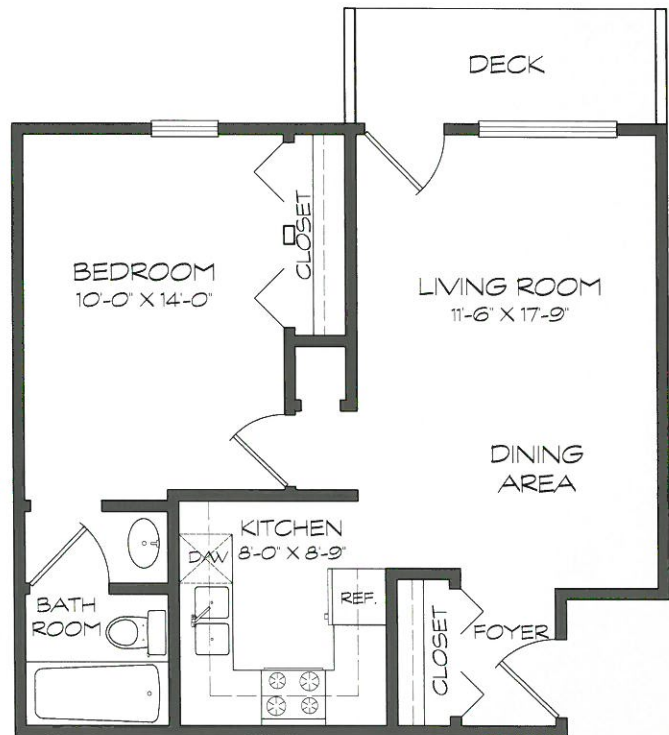

COUNTRY CLUB VILLAGE  
RETIREMENT COMMUNITY

Studio 'A' Apartment  
480 sq. ft.

1 Bedroom Apartment 'B'  
600 sq. ft.

1925 Malvern Ave | Hot Springs, AR 71901 | (501) 881-4015  
www.CountryClubVillageRet.com | email: CountryClub@SunshineRet.com

COUNTRY CLUB VILLAGE  
RETIREMENT COMMUNITY

2 Bedroom Apartment 'D'  
1010 sq. ft.

2 Bedroom Apartment 'C'  
840 sq. ft.

2 Bedroom Apartment  
1008 sq. ft.

1925 Malvern Ave | Hot Springs, AR 71901 | (501) 881-4015  
www.CountryClubVillageRet.com | email: CountryClub@SunshineRet.com

# FLOOR PLANS

## Cottages

1 Bedroom Cottage  
900 sq. ft.