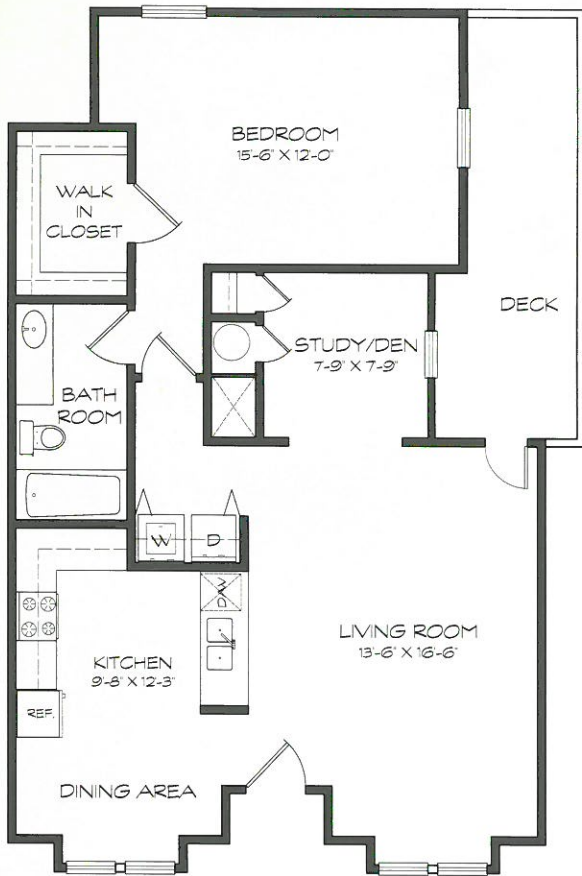

COUNTRY CLUB VILLAGE  
RETIREMENT COMMUNITY

2 Bedroom Apartment 'D'  
1010 sq. ft.

2 Bedroom Apartment 'C'  
840 sq. ft.

2 Bedroom Apartment  
1008 sq. ft.

1925 Malvern Ave | Hot Springs, AR 71901 | (501) 881-4015  
www.CountryClubVillageRet.com | email: CountryClub@SunshineRet.com

# FLOOR PLANS

## Cottages

1 Bedroom Cottage  
900 sq. ft.