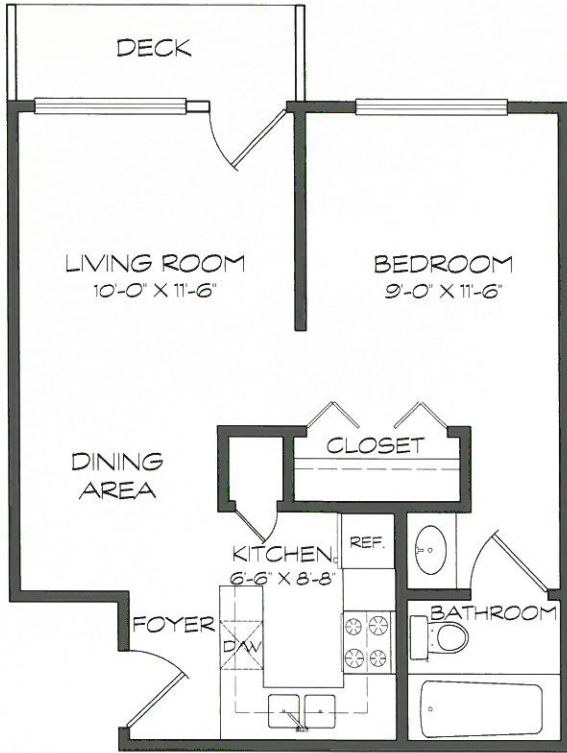

COUNTRY CLUB VILLAGE  
RETIREMENT COMMUNITY

Studio 'A' Apartment  
480 sq. ft.

1 Bedroom Apartment 'B'  
600 sq. ft.

1925 Malvern Ave | Hot Springs, AR 71901 | (501) 881-4015  
www.CountryClubVillageRet.com | email: CountryClub@SunshineRet.com

COUNTRY CLUB VILLAGE  
RETIREMENT COMMUNITY

2 Bedroom Apartment 'D'  
1010 sq. ft.

2 Bedroom Apartment 'C'  
840 sq. ft.

2 Bedroom Apartment  
1008 sq. ft.

1925 Malvern Ave | Hot Springs, AR 71901 | (501) 881-4015  
www.CountryClubVillageRet.com | email: CountryClub@SunshineRet.com

# FLOOR PLANS

## Cottages

1 Bedroom Cottage  
900 sq. ft.