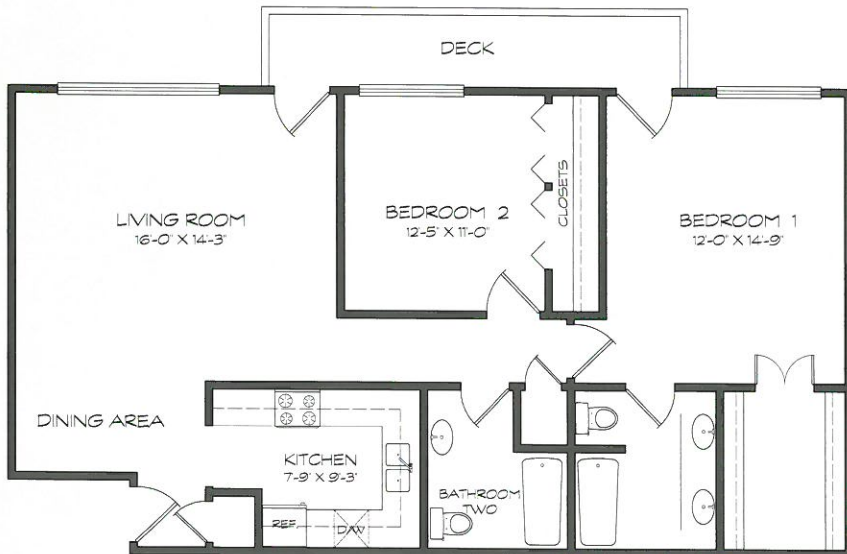

COUNTRY CLUB VILLAGE  
RETIREMENT COMMUNITY

Studio 'A' Apartment  
480 sq. ft.

1 Bedroom Apartment 'B'  
600 sq. ft.

1925 Malvern Ave | Hot Springs, AR 71901 | (501) 881-4015  
www.CountryClubVillageRet.com | email: CountryClub@SunshineRet.com

COUNTRY CLUB VILLAGE  
RETIREMENT COMMUNITY

2 Bedroom Apartment 'D'  
1010 sq. ft.

2 Bedroom Apartment 'C'  
840 sq. ft.

2 Bedroom Apartment  
1008 sq. ft.

1925 Malvern Ave | Hot Springs, AR 71901 | (501) 881-4015  
www.CountryClubVillageRet.com | email: CountryClub@SunshineRet.com

# FLOOR PLANS

## Cottages

1 Bedroom Cottage  
900 sq. ft.