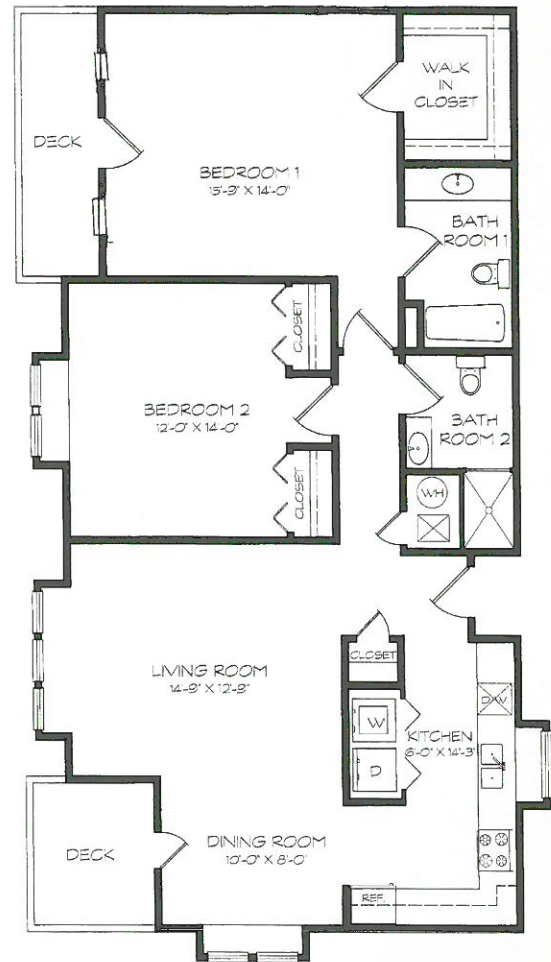

2 Bedroom Cottage
1200 sq. ft.

1925 Malvern Ave | Hot Springs, AR 71901 | (501) 881-4015
www.CountryClubVillageRet.com | email: CountryClub@SunshineRet.com