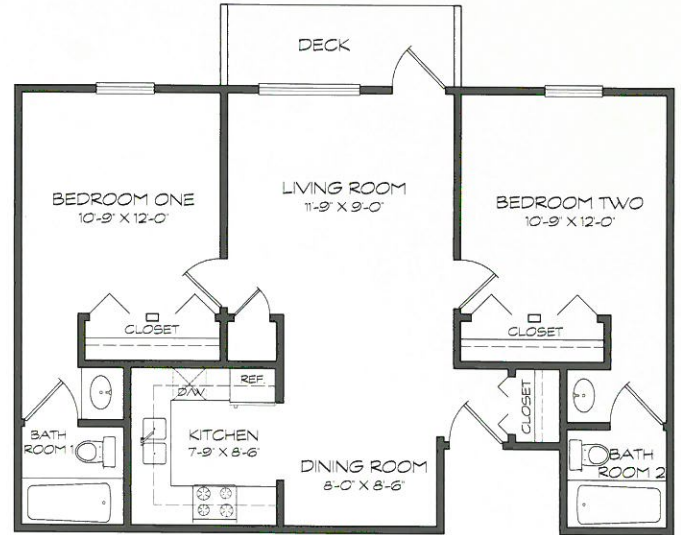

COUNTRY CLUB VILLAGE  
RETIREMENT COMMUNITY

Studio 'A' Apartment  
480 sq. ft.

1 Bedroom Apartment 'B'  
600 sq. ft.

1925 Malvern Ave | Hot Springs, AR 71901 | (501) 881-4015  
www.CountryClubVillageRet.com | email: CountryClub@SunshineRet.com

COUNTRY CLUB VILLAGE  
RETIREMENT COMMUNITY

2 Bedroom Apartment 'D'  
1010 sq. ft.

2 Bedroom Apartment 'C'  
840 sq. ft.

2 Bedroom Apartment  
1008 sq. ft.

1925 Malvern Ave | Hot Springs, AR 71901 | (501) 881-4015  
www.CountryClubVillageRet.com | email: CountryClub@SunshineRet.com

# FLOOR PLANS

## Cottages

1 Bedroom Cottage  
900 sq. ft.