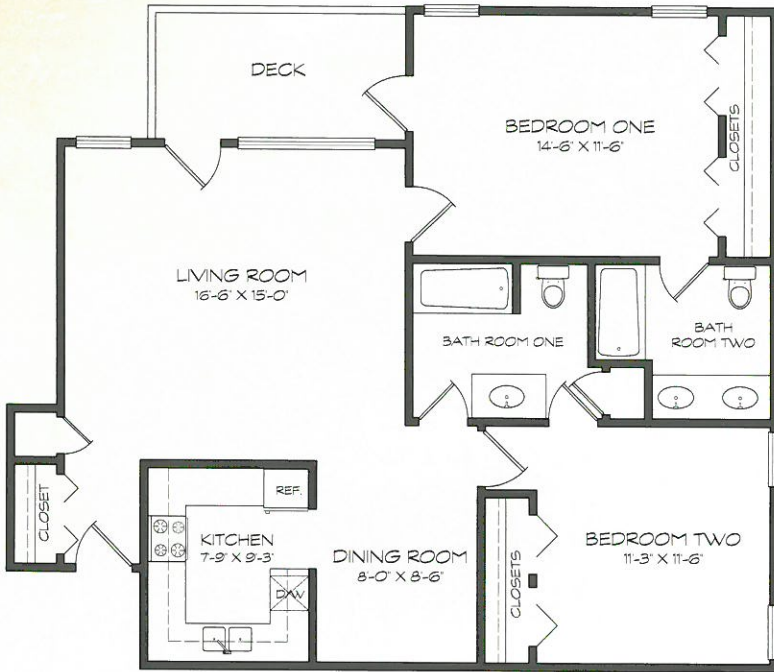

COUNTRY CLUB VILLAGE  
RETIREMENT COMMUNITY

Studio 'A' Apartment  
480 sq. ft.

1 Bedroom Apartment 'B'  
600 sq. ft.

1925 Malvern Ave | Hot Springs, AR 71901 | (501) 881-4015  
www.CountryClubVillageRet.com | email: CountryClub@SunshineRet.com

COUNTRY CLUB VILLAGE  
RETIREMENT COMMUNITY

2 Bedroom Apartment 'D'  
1010 sq. ft.

2 Bedroom Apartment 'C'  
840 sq. ft.

2 Bedroom Apartment  
1008 sq. ft.

1925 Malvern Ave | Hot Springs, AR 71901 | (501) 881-4015  
www.CountryClubVillageRet.com | email: CountryClub@SunshineRet.com

# FLOOR PLANS

## Cottages

1 Bedroom Cottage  
900 sq. ft.