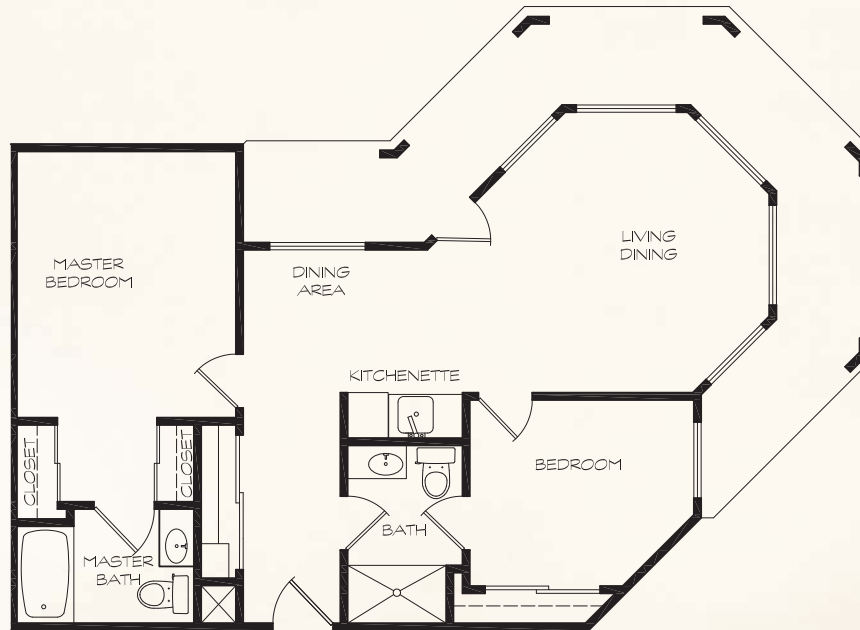

FLOOR PLANS

CREEKSIDE OAKS RETIREMENT COMMUNITY

STUDIO
398 SQ. FT.

ONE BEDROOM
545 SQ. FT.

TWO BEDROOM
901 SQ. FT.

1715 Creekside Drive | Folsom, CA 95630 | (916) 365-9078