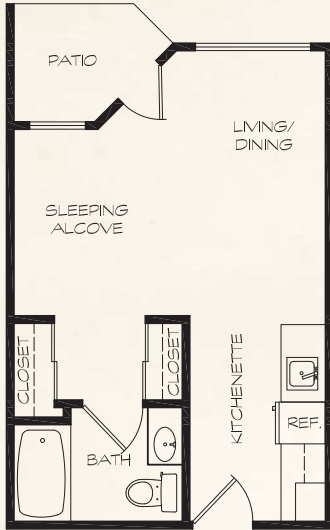

FLOOR PLANS

CREEKSIDE OAKS RETIREMENT COMMUNITY

STUDIO
398 SQ. FT.

ONE BEDROOM
545 SQ. FT.

TWO BEDROOM
901 SQ. FT.

1715 Creekside Drive | Folsom, CA 95630 | (916) 365-9078