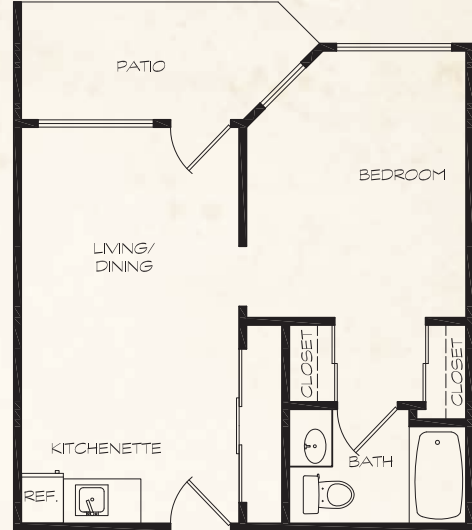

FLOOR PLANS

CREEKSIDE OAKS RETIREMENT COMMUNITY

STUDIO
398 SQ. FT.

ONE BEDROOM
545 SQ. FT.

TWO BEDROOM
901 SQ. FT.

1715 Creekside Drive | Folsom, CA 95630 | (916) 365-9078