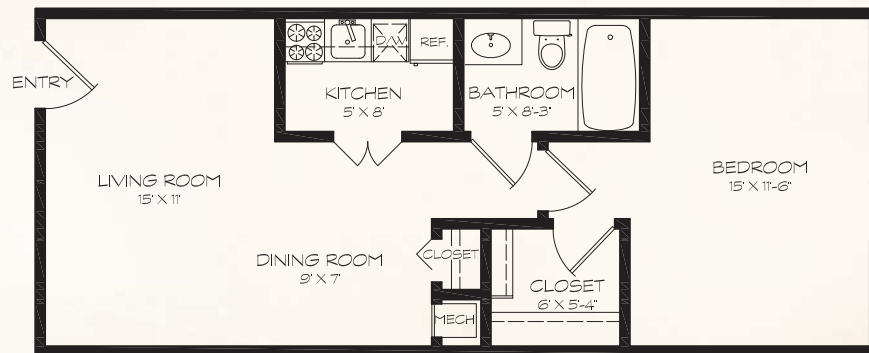

FLOOR PLANS

DUNWOODY PINES

RETIREMENT COMMUNITY

Studio
435 SQ. FT.

Two Bedroom
945 SQ. FT.

One Bedroom
570 SQ. FT.

4355 Georgetown Square | Dunwoody, GA 30338 | (770) 872-0370