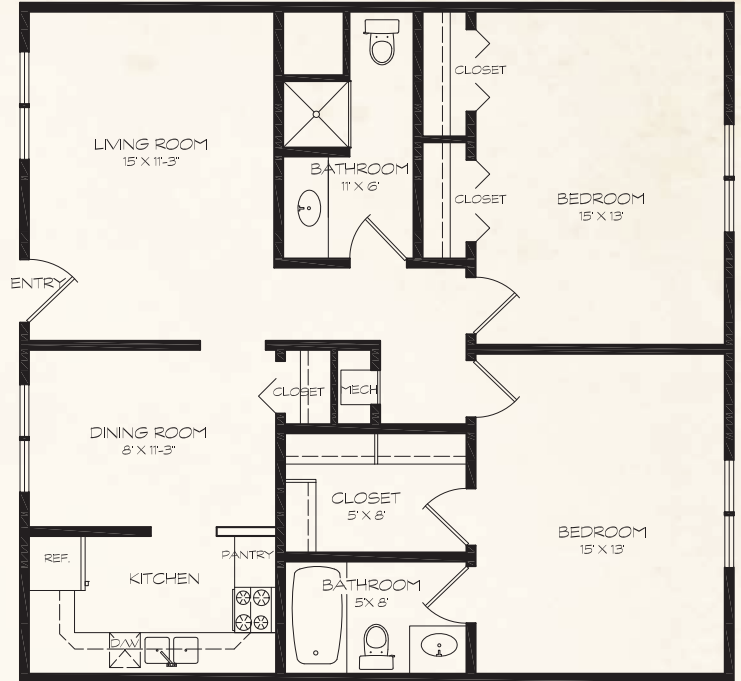

FLOOR PLANS

DUNWOODY PINES

RETIREMENT COMMUNITY

Studio
435 SQ. FT.

Two Bedroom
945 SQ. FT.

One Bedroom
570 SQ. FT.

4355 Georgetown Square | Dunwoody, GA 30338 | (770) 872-0370