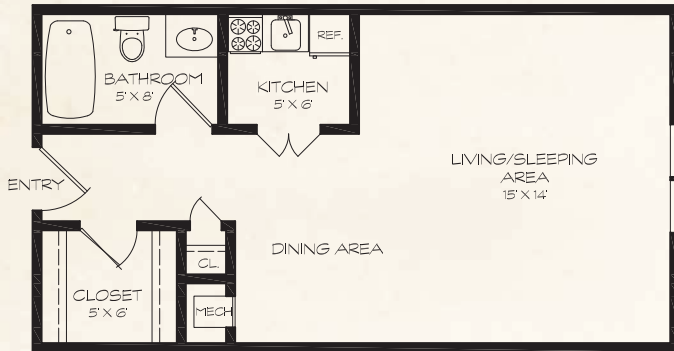

FLOOR PLANS

DUNWOODY PINES

RETIREMENT COMMUNITY

Studio
435 SQ. FT.

Two Bedroom
945 SQ. FT.

One Bedroom
570 SQ. FT.

4355 Georgetown Square | Dunwoody, GA 30338 | (770) 872-0370