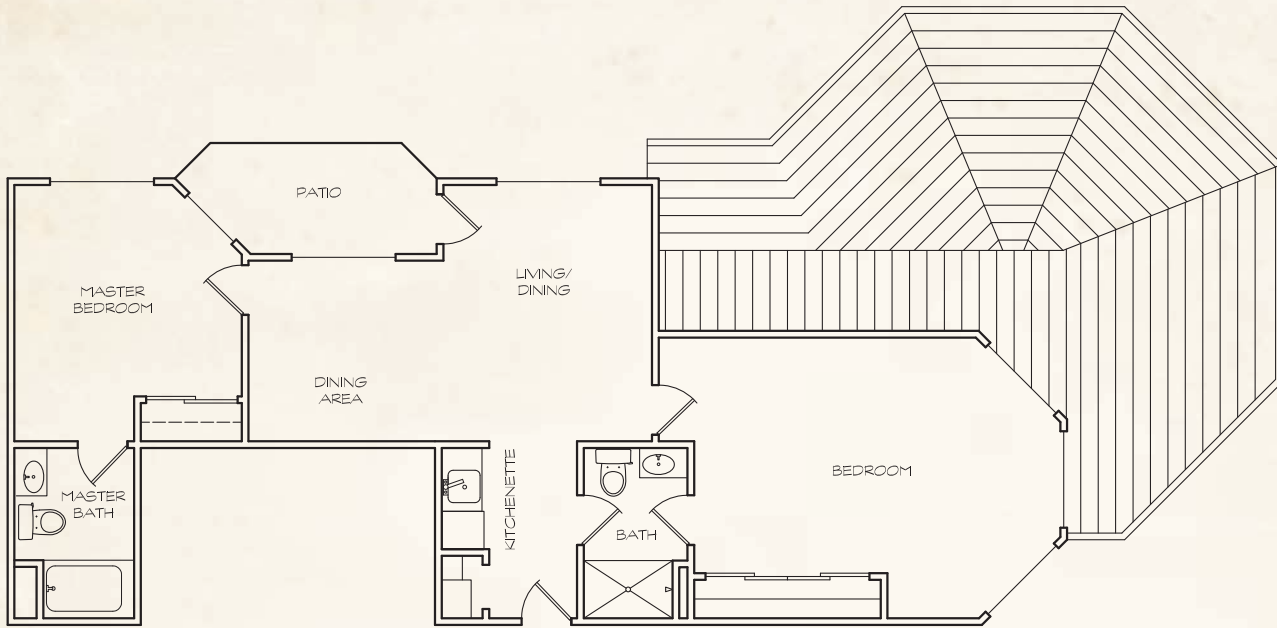

FLOOR PLANS

QUAIL LODGE
RETIREMENT COMMUNITY

STUDIO
398 SQ. FT.

ONE BEDROOM
545 SQ. FT.

4850 Deer Valley Road | Antioch, CA 94531 | (925) 234-4726

FLOOR PLANS

QUAIL LODGE
RETIREMENT COMMUNITY

LARGE TWO BEDROOM
1043 SQ. FT.

TWO BEDROOM
901 SQ. FT.

4850 Deer Valley Road | Antioch, CA 94531 | (925) 234-4726