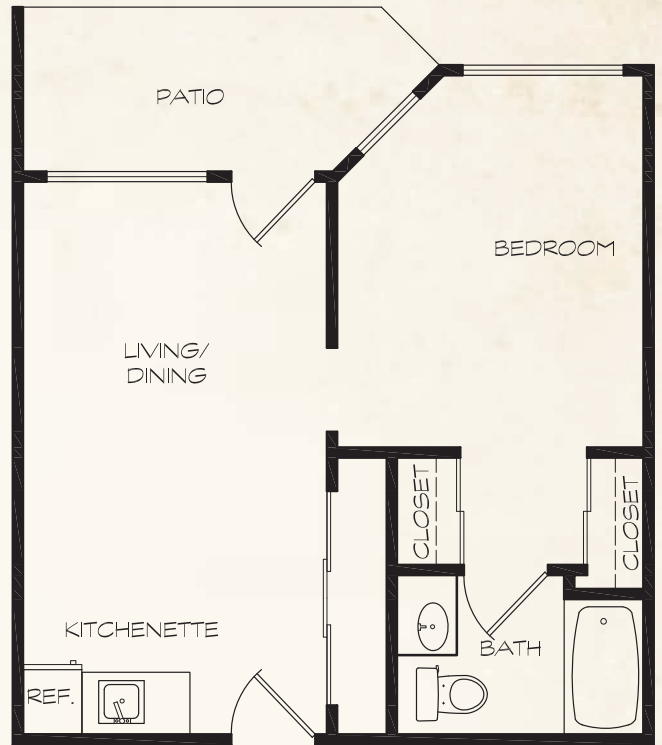

FLOOR PLANS

QUAIL LODGE
RETIREMENT COMMUNITY

STUDIO
398 SQ. FT.

ONE BEDROOM
545 SQ. FT.

4850 Deer Valley Road | Antioch, CA 94531 | (925) 234-4726

FLOOR PLANS

QUAIL LODGE
RETIREMENT COMMUNITY

LARGE TWO BEDROOM
1043 SQ. FT.

TWO BEDROOM
901 SQ. FT.

4850 Deer Valley Road | Antioch, CA 94531 | (925) 234-4726