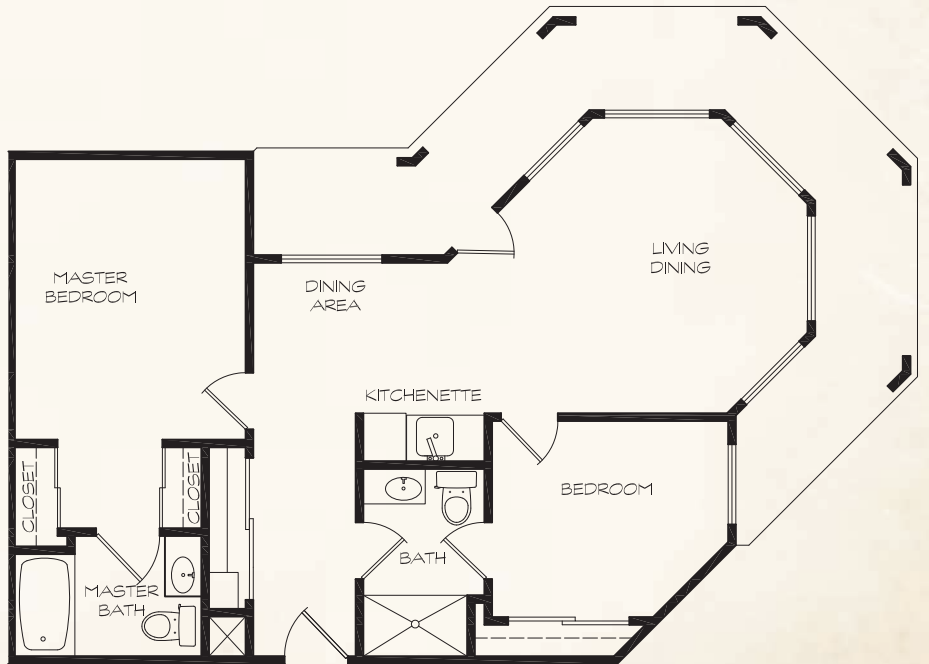

FLOOR PLANS

QUAIL LODGE
RETIREMENT COMMUNITY

STUDIO
398 SQ. FT.

ONE BEDROOM
545 SQ. FT.

4850 Deer Valley Road | Antioch, CA 94531 | (925) 234-4726

FLOOR PLANS

QUAIL LODGE
RETIREMENT COMMUNITY

LARGE TWO BEDROOM
1043 SQ. FT.

TWO BEDROOM
901 SQ. FT.

4850 Deer Valley Road | Antioch, CA 94531 | (925) 234-4726