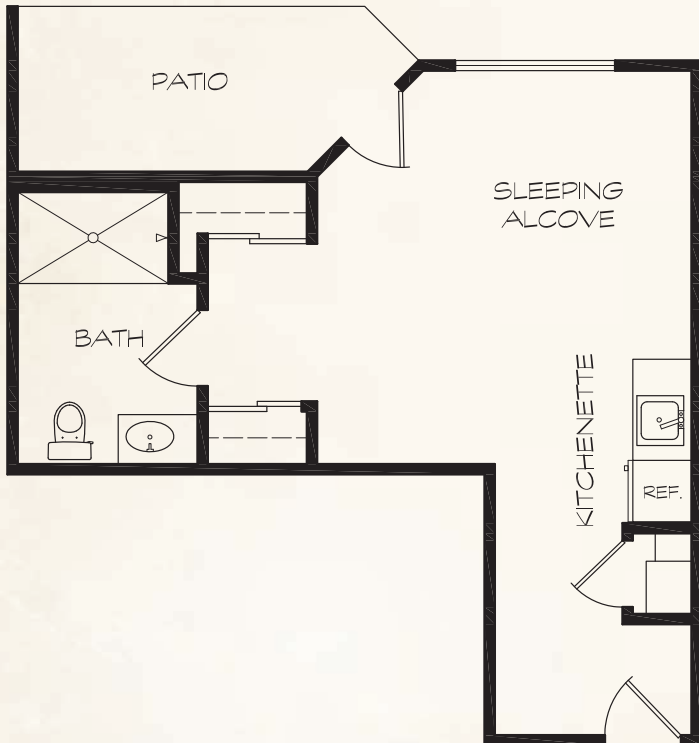

FLOOR PLANS

QUAIL LODGE
RETIREMENT COMMUNITY

STUDIO
398 SQ. FT.

ONE BEDROOM
545 SQ. FT.

4850 Deer Valley Road | Antioch, CA 94531 | (925) 234-4726

FLOOR PLANS

QUAIL LODGE
RETIREMENT COMMUNITY

LARGE TWO BEDROOM
1043 SQ. FT.

TWO BEDROOM
901 SQ. FT.

4850 Deer Valley Road | Antioch, CA 94531 | (925) 234-4726