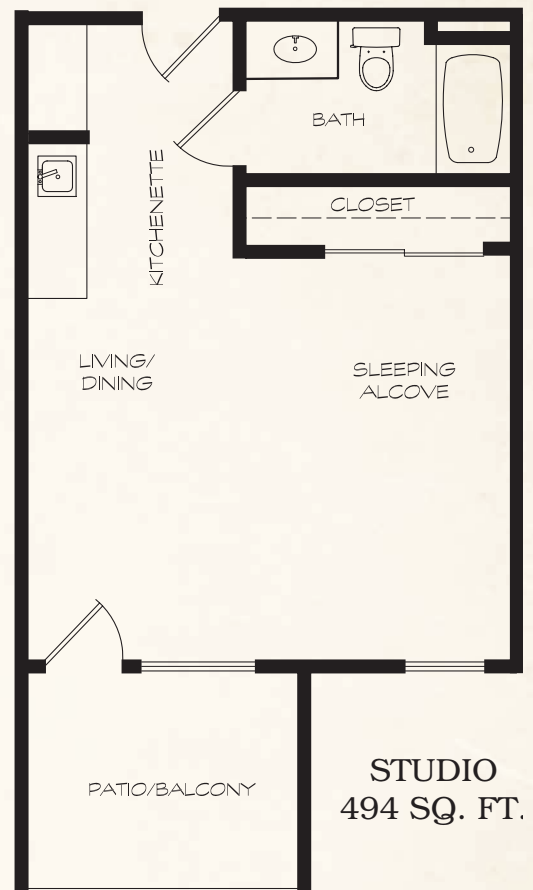

FLOOR PLANS

WATERFORD TERRACE
RETIREMENT COMMUNITY

5580 Aztec Drive | La Mesa, CA 91942 | (619) 822-2505