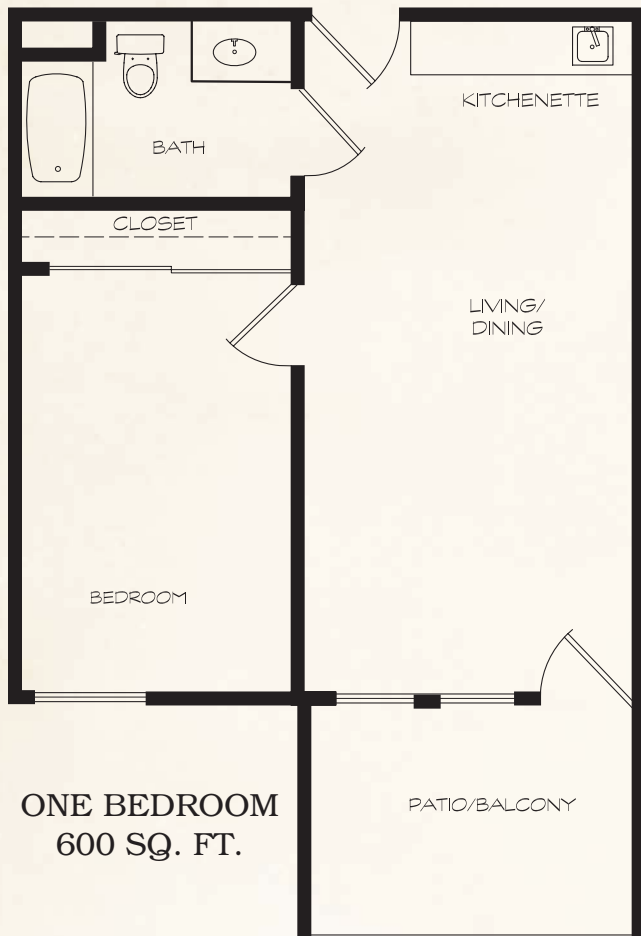

FLOOR PLANS

WATERFORD TERRACE
RETIREMENT COMMUNITY

5580 Aztec Drive | La Mesa, CA 91942 | (619) 822-2505