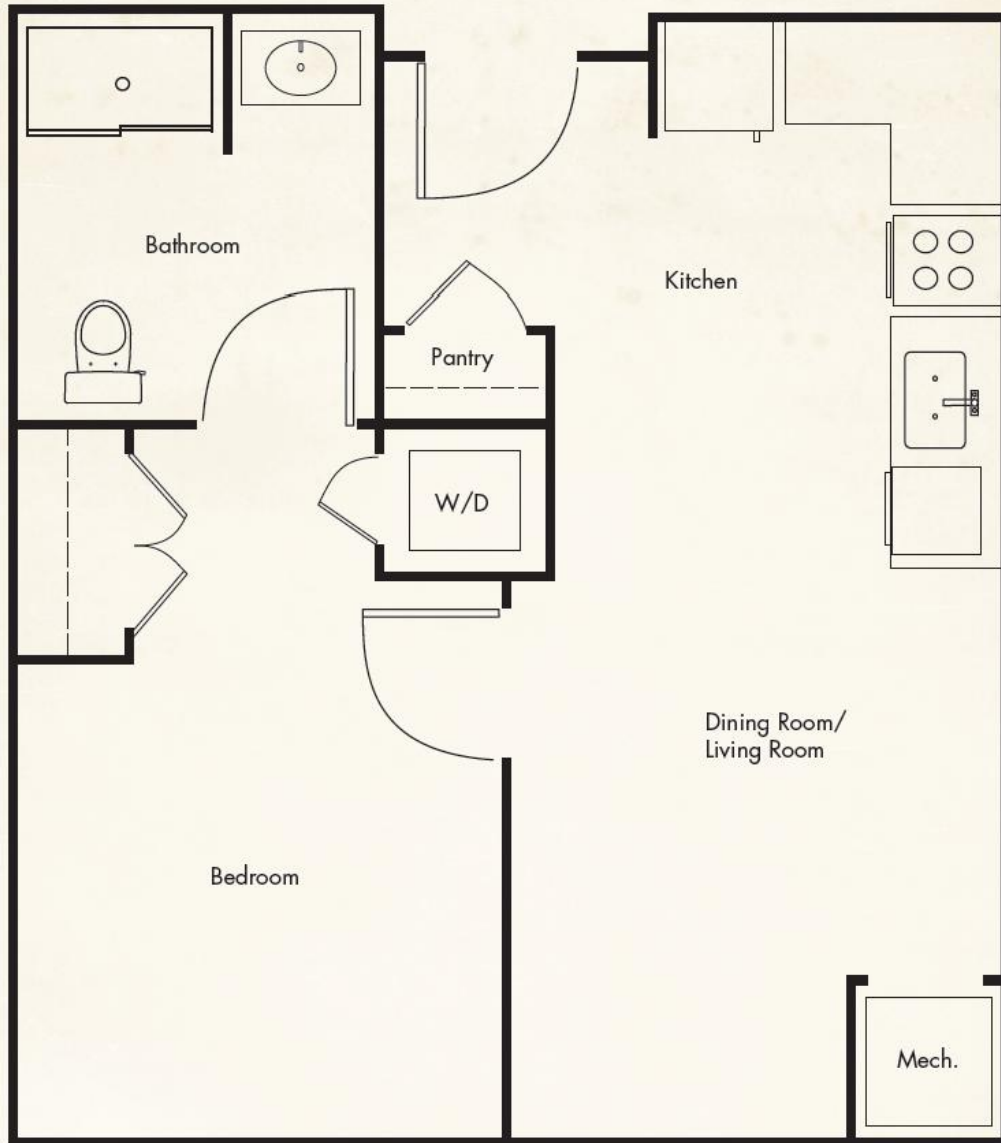

The Woods At Merrimack - 1 Bedroom Deluxe

One Bedroom Deluxe
577 SQ. FT

THE WOODS AT MERRIMACK
RETIREMENT COMMUNITY

The Woods At Merrimack - 1 Bedroom

**One Bedroom
478 SQ. FT**

THE WOODS AT MERRIMACK
RETIREMENT COMMUNITY

197-199 Howe Street | Methuen, MA 01844 | WoodsAtMerrimack.com

The Woods At Merrimack - 2 Bedroom

**Two Bedroom
849 SQ. FT**

THE WOODS AT MERRIMACK
RETIREMENT COMMUNITY

197-199 Howe Street | Methuen, MA 01844 | WoodsAtMerrimack.com