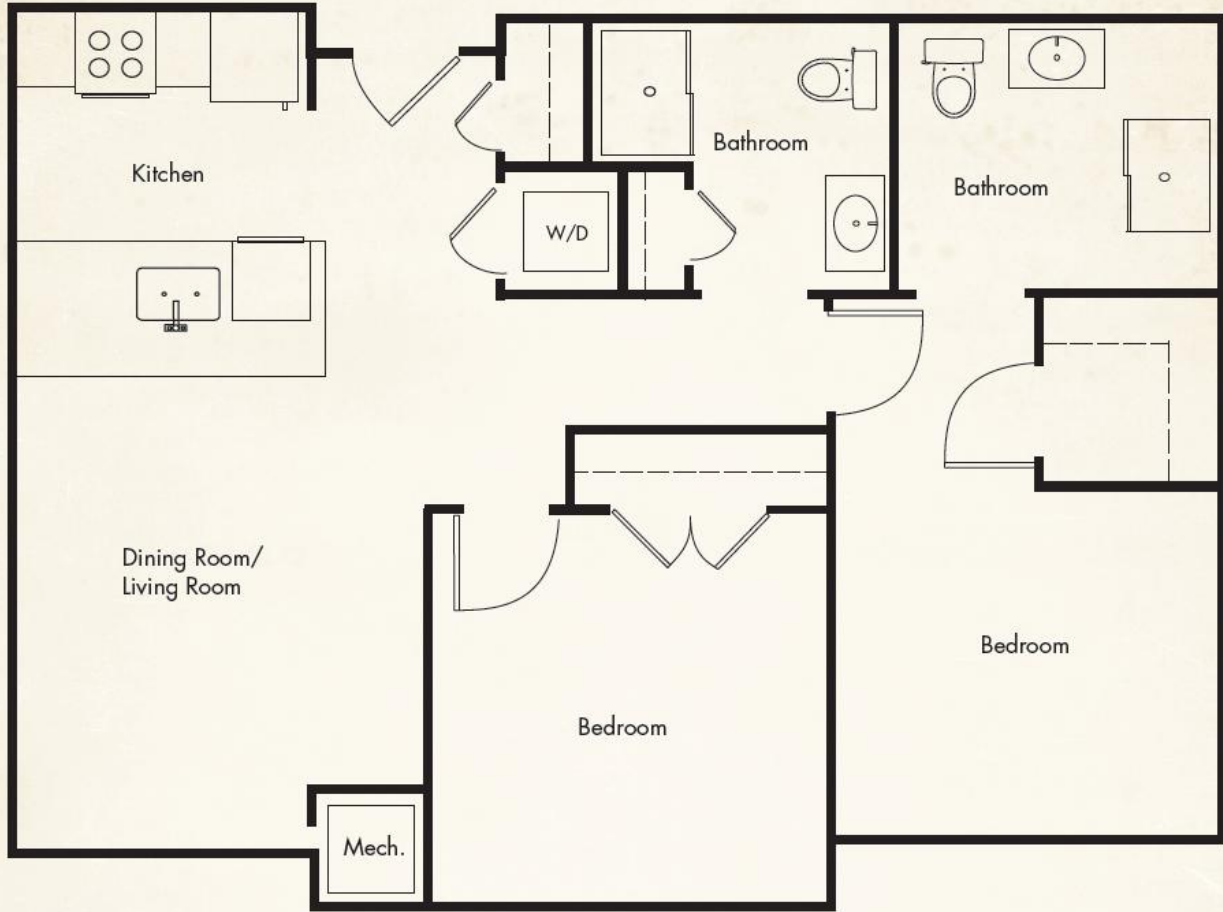

The Woods At Merrimack - 1 Bedroom Deluxe

One Bedroom Deluxe
577 SQ. FT

THE WOODS AT MERRIMACK
RETIREMENT COMMUNITY

The Woods At Merrimack - 1 Bedroom

**One Bedroom
478 SQ. FT**

THE WOODS AT MERRIMACK
RETIREMENT COMMUNITY

197-199 Howe Street | Methuen, MA 01844 | WoodsAtMerrimack.com

The Woods At Merrimack - 2 Bedroom

**Two Bedroom
849 SQ. FT**

THE WOODS AT MERRIMACK
RETIREMENT COMMUNITY

197-199 Howe Street | Methuen, MA 01844 | WoodsAtMerrimack.com