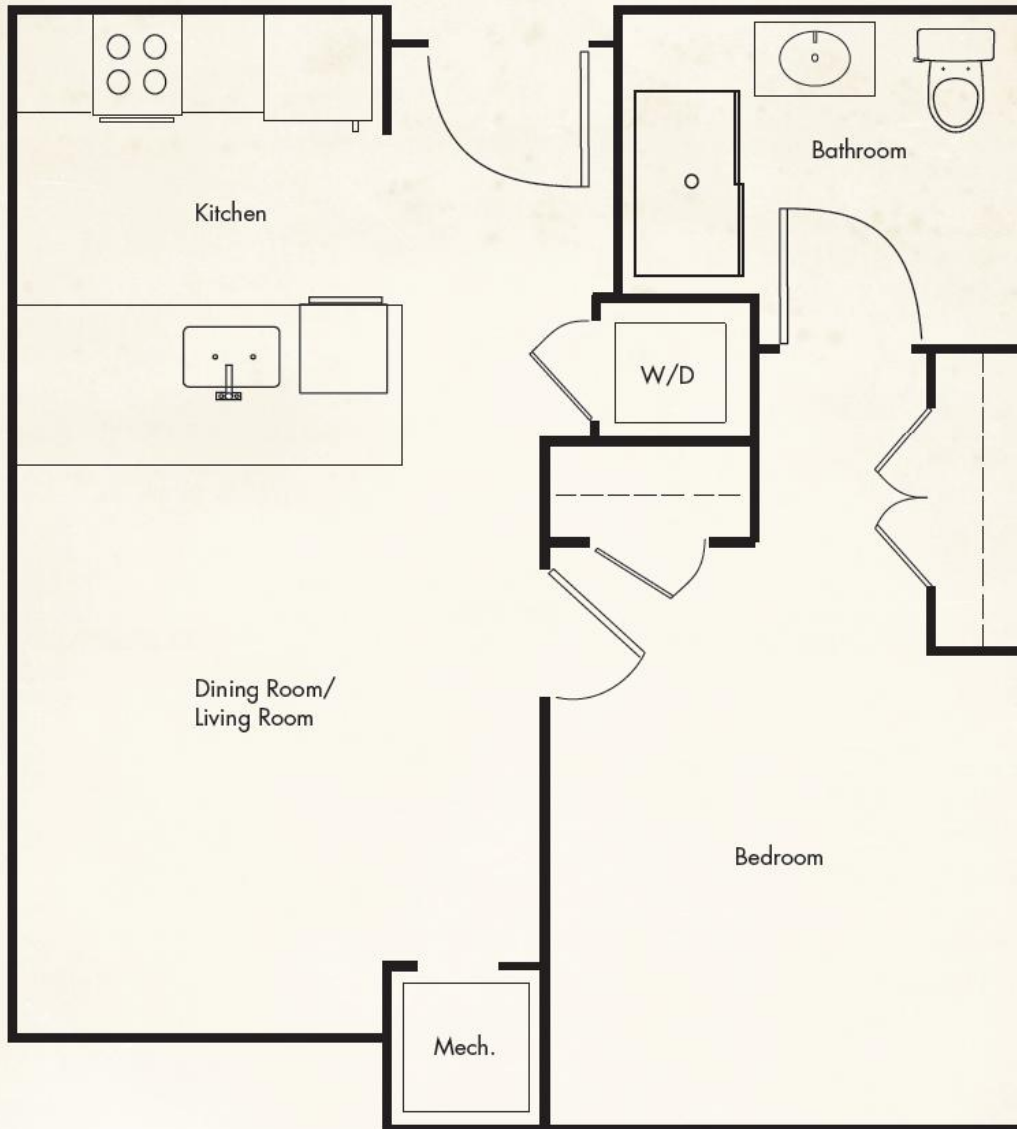

The Woods At Merrimack - 1 Bedroom Deluxe

One Bedroom Deluxe
577 SQ. FT

THE WOODS AT MERRIMACK
RETIREMENT COMMUNITY

The Woods At Merrimack - 1 Bedroom

**One Bedroom
478 SQ. FT**

THE WOODS AT MERRIMACK
RETIREMENT COMMUNITY

197-199 Howe Street | Methuen, MA 01844 | WoodsAtMerrimack.com

The Woods At Merrimack - 2 Bedroom

**Two Bedroom
849 SQ. FT**

THE WOODS AT MERRIMACK
RETIREMENT COMMUNITY

197-199 Howe Street | Methuen, MA 01844 | WoodsAtMerrimack.com