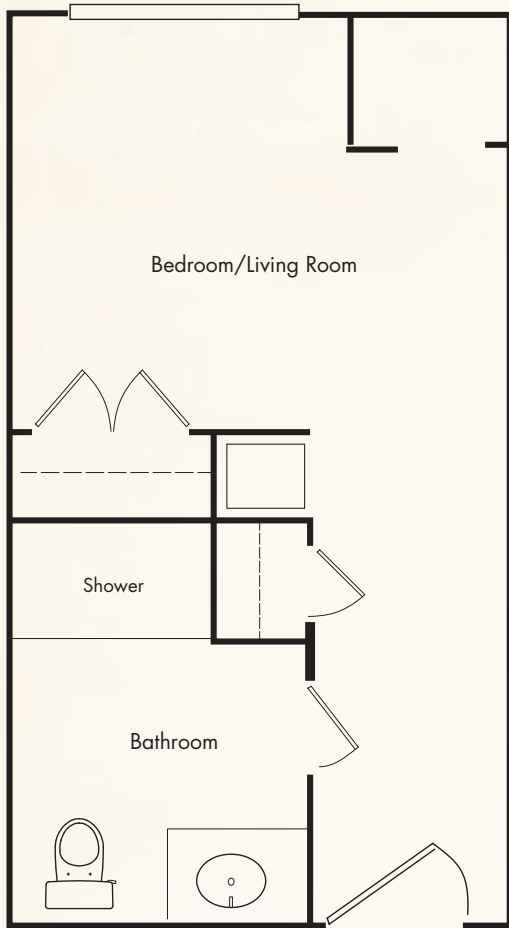

Floor Plans - Assisted Living Options

Myrtle

Studio Apartment
426 SQ. FT

Acadian

One Bedroom Apartment
620 SQ. FT

Fairmont

One Bedroom Deluxe Apartment
641 SQ. FT

Floor Plans - Memory Care Options

St Emma

Single Bedroom Unit
357 SQ. FT

St Joseph

Companion Unit
533 SQ. FT

FLOOR PLANS

Melrose
One Bedroom Deluxe
570 Square Feet

Destrehan
One Bedroom
465 Square Feet

River Road
Two Bedroom
868 Square Feet