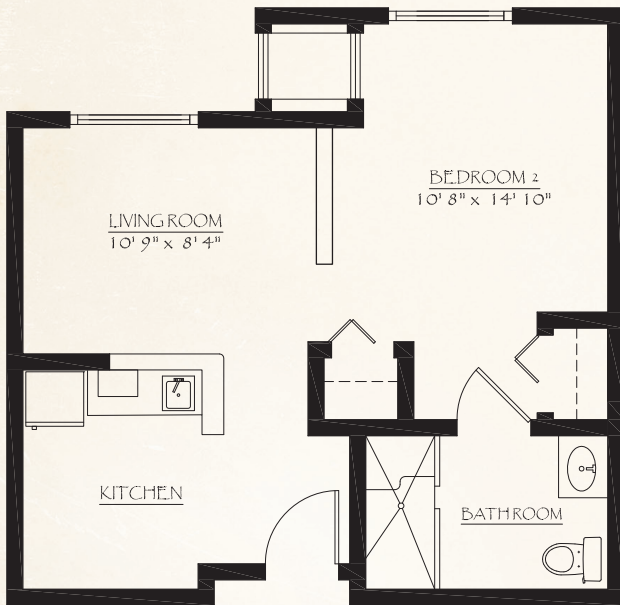

Floor Plans - Assisted Living Options

Myrtle

Studio Apartment
426 SQ. FT

Acadian

One Bedroom Apartment
620 SQ. FT

Fairmont

One Bedroom Deluxe Apartment
641 SQ. FT

Floor Plans - Memory Care Options

St Emma

Single Bedroom Unit
357 SQ. FT

St Joseph

Companion Unit
533 SQ. FT

FLOOR PLANS

Melrose
One Bedroom Deluxe
570 Square Feet

Destrehan
One Bedroom
465 Square Feet

River Road
Two Bedroom
868 Square Feet