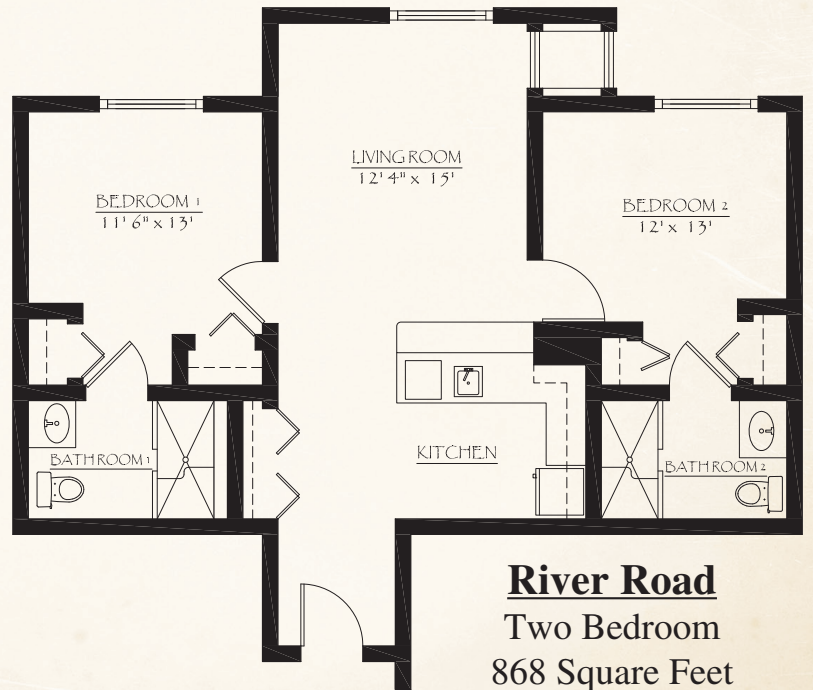

Floor Plans - Assisted Living Options

Myrtle

Studio Apartment
426 SQ. FT

Acadian

One Bedroom Apartment
620 SQ. FT

Fairmont

One Bedroom Deluxe Apartment
641 SQ. FT

Floor Plans - Memory Care Options

St Emma

Single Bedroom Unit
357 SQ. FT

St Joseph

Companion Unit
533 SQ. FT

FLOOR PLANS

Melrose
One Bedroom Deluxe
570 Square Feet

Destrehan
One Bedroom
465 Square Feet

River Road
Two Bedroom
868 Square Feet