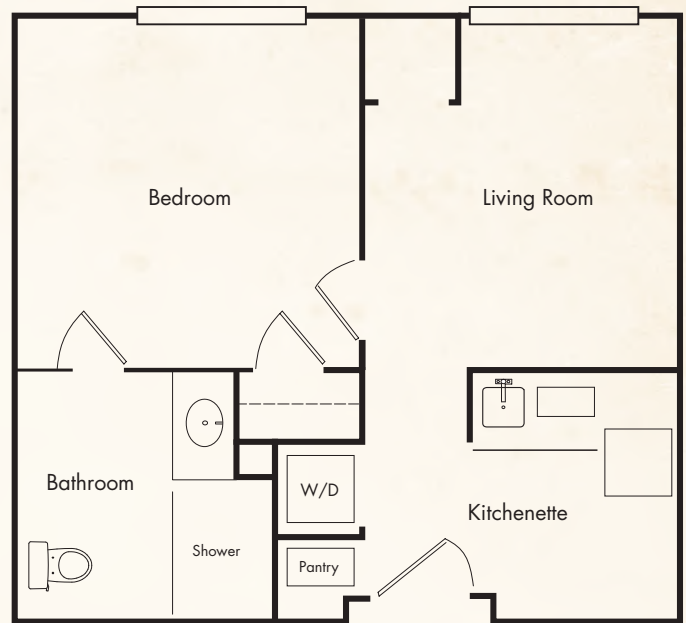

Floor Plans - Assisted Living Options

Myrtle

Studio Apartment
426 SQ. FT

Acadian

One Bedroom Apartment
620 SQ. FT

Fairmont

One Bedroom Deluxe Apartment
641 SQ. FT

Floor Plans - Memory Care Options

St Emma

Single Bedroom Unit
357 SQ. FT

St Joseph

Companion Unit
533 SQ. FT

FLOOR PLANS

Melrose
One Bedroom Deluxe
570 Square Feet

Destrehan
One Bedroom
465 Square Feet

River Road
Two Bedroom
868 Square Feet