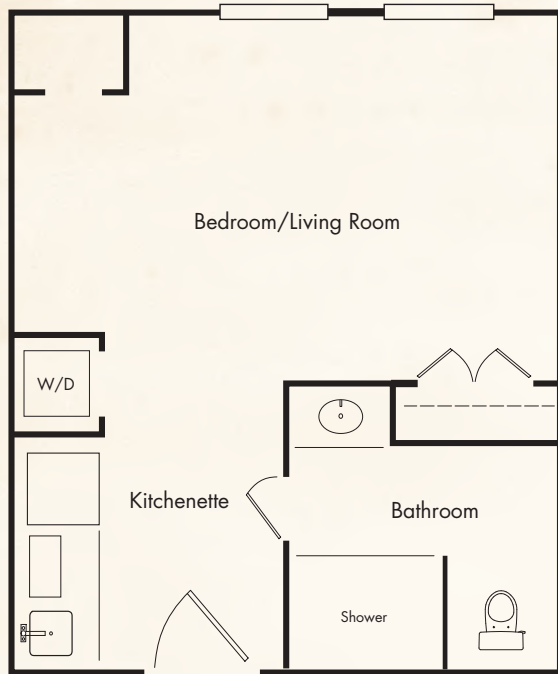

Floor Plans - Assisted Living Options

Myrtle

Studio Apartment
426 SQ. FT

Acadian

One Bedroom Apartment
620 SQ. FT

Fairmont

One Bedroom Deluxe Apartment
641 SQ. FT

Floor Plans - Memory Care Options

St Emma

Single Bedroom Unit
357 SQ. FT

St Joseph

Companion Unit
533 SQ. FT

FLOOR PLANS

Melrose
One Bedroom Deluxe
570 Square Feet

Destrehan
One Bedroom
465 Square Feet

River Road
Two Bedroom
868 Square Feet