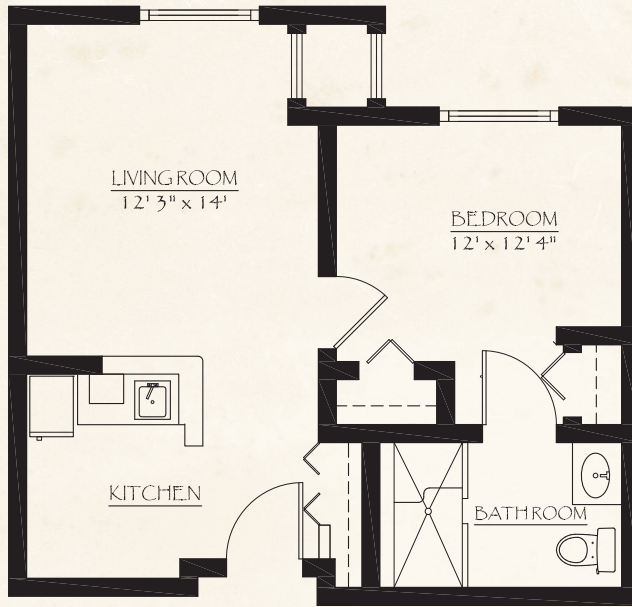

Floor Plans - Assisted Living Options

Myrtle

Studio Apartment
426 SQ. FT

Acadian

One Bedroom Apartment
620 SQ. FT

Fairmont

One Bedroom Deluxe Apartment
641 SQ. FT

Floor Plans - Memory Care Options

St Emma

Single Bedroom Unit
357 SQ. FT

St Joseph

Companion Unit
533 SQ. FT

FLOOR PLANS

Melrose
One Bedroom Deluxe
570 Square Feet

Destrehan
One Bedroom
465 Square Feet

River Road
Two Bedroom
868 Square Feet