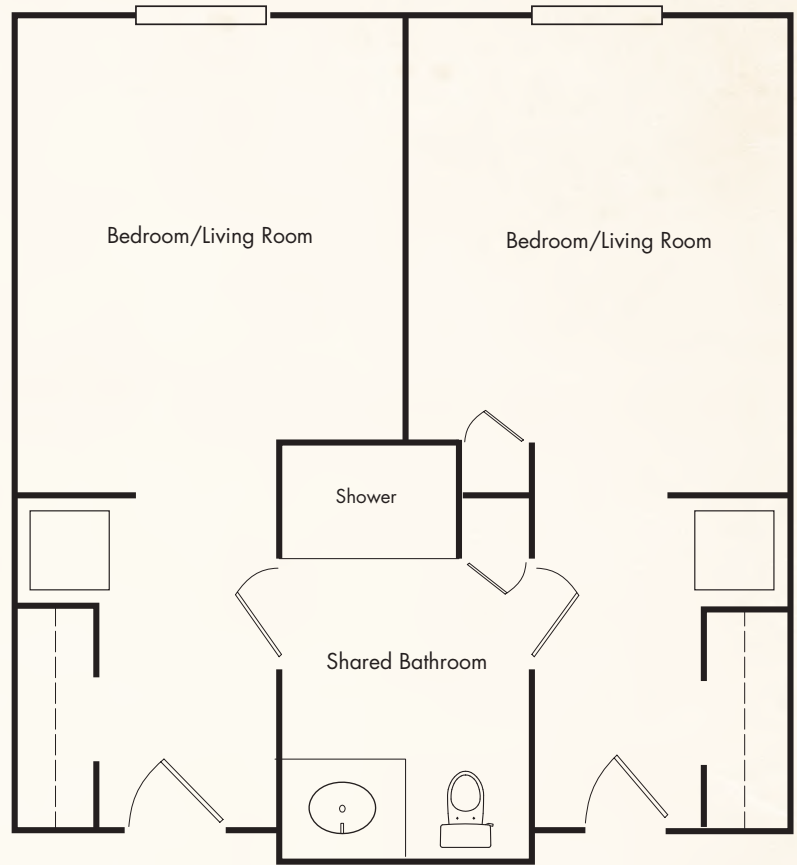

Floor Plans - Assisted Living Options

Myrtle

Studio Apartment
426 SQ. FT

Acadian

One Bedroom Apartment
620 SQ. FT

Fairmont

One Bedroom Deluxe Apartment
641 SQ. FT

Floor Plans - Memory Care Options

St Emma

Single Bedroom Unit
357 SQ. FT

St Joseph

Companion Unit
533 SQ. FT

FLOOR PLANS

Melrose
One Bedroom Deluxe
570 Square Feet

Destrehan
One Bedroom
465 Square Feet

River Road
Two Bedroom
868 Square Feet