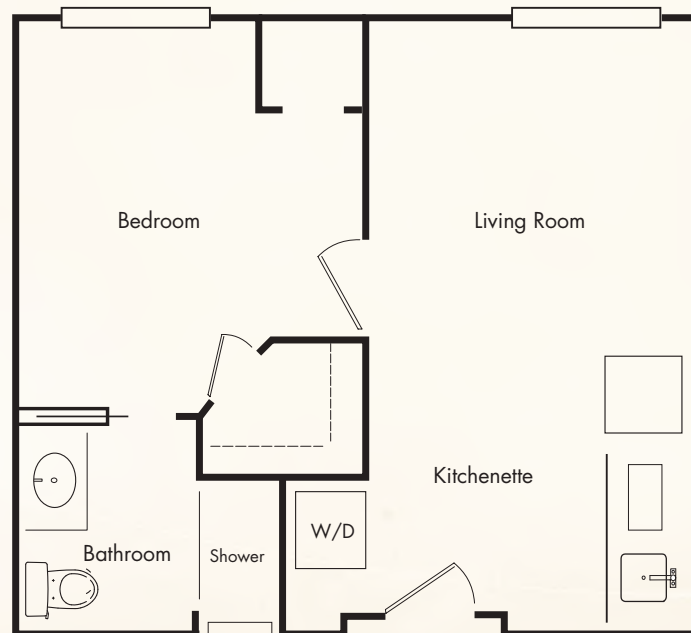

Floor Plans - Assisted Living Options

Myrtle

Studio Apartment
426 SQ. FT

Acadian

One Bedroom Apartment
620 SQ. FT

Fairmont

One Bedroom Deluxe Apartment
641 SQ. FT

Floor Plans - Memory Care Options

St Emma

Single Bedroom Unit
357 SQ. FT

St Joseph

Companion Unit
533 SQ. FT

FLOOR PLANS

Melrose
One Bedroom Deluxe
570 Square Feet

Destrehan
One Bedroom
465 Square Feet

River Road
Two Bedroom
868 Square Feet