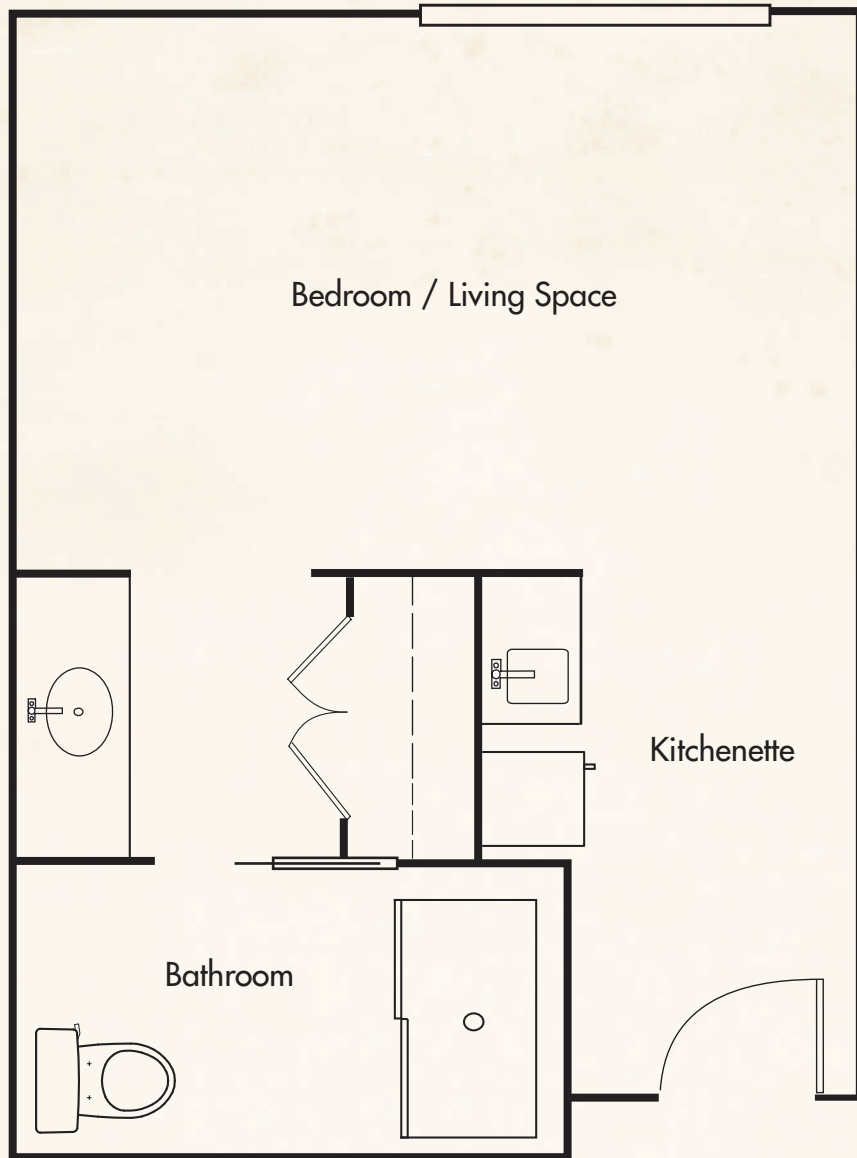

Assisted Living - One Bedroom

One Bedroom
469 SQ. FT

PARK VIEW ESTATES
ASSISTED LIVING & MEMORY CARE

Assisted Living - Studio Deluxe

Studio Deluxe
467 SQ. FT

PARK VIEW ESTATES
ASSISTED LIVING & MEMORY CARE

Assisted Living - Studio

Studio
303 SQ. FT

PARK VIEW ESTATES
ASSISTED LIVING & MEMORY CARE