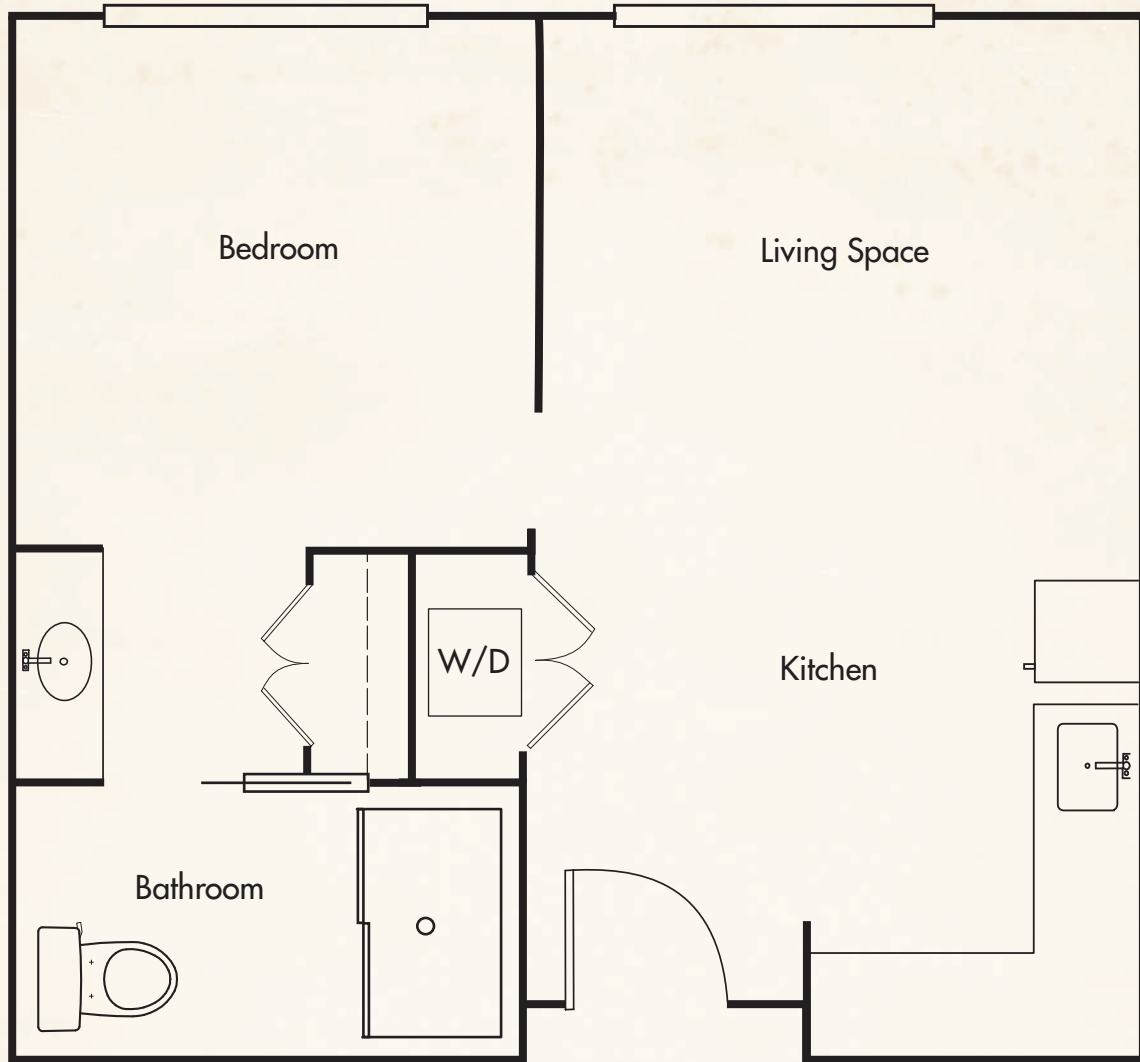

Assisted Living - One Bedroom

One Bedroom
469 SQ. FT

PARK VIEW ESTATES
ASSISTED LIVING & MEMORY CARE

Assisted Living - Studio Deluxe

Studio Deluxe
467 SQ. FT

PARK VIEW ESTATES
ASSISTED LIVING & MEMORY CARE

Assisted Living - Studio

Studio
303 SQ. FT

PARK VIEW ESTATES
ASSISTED LIVING & MEMORY CARE