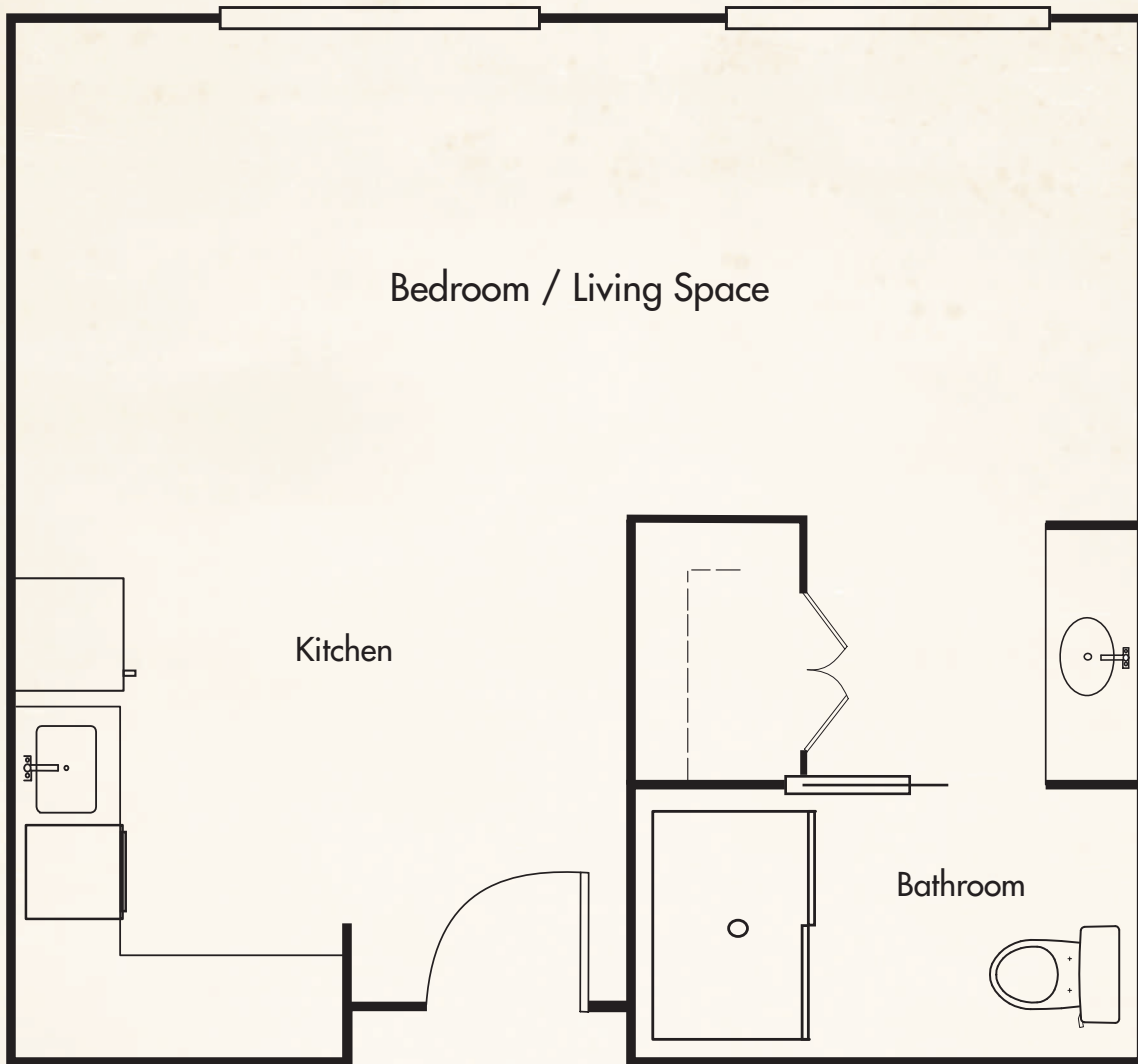

Assisted Living - One Bedroom

One Bedroom
469 SQ. FT

PARK VIEW ESTATES
ASSISTED LIVING & MEMORY CARE

Assisted Living - Studio Deluxe

Studio Deluxe
467 SQ. FT

PARK VIEW ESTATES
ASSISTED LIVING & MEMORY CARE

Assisted Living - Studio

Studio
303 SQ. FT

PARK VIEW ESTATES
ASSISTED LIVING & MEMORY CARE