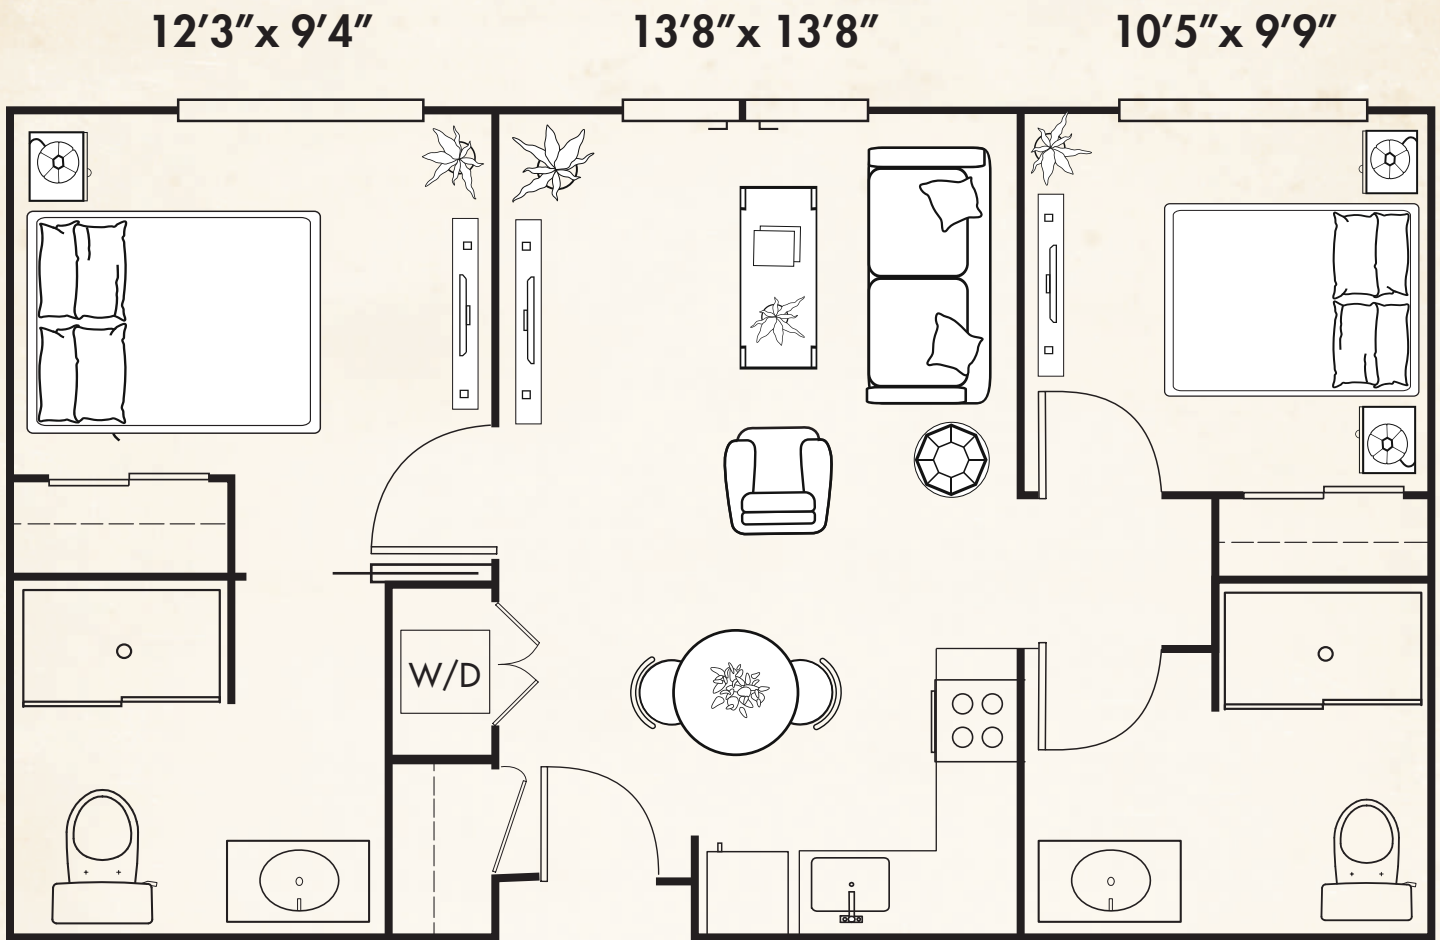

Assisted Living - One Bedroom

PARK VIEW ESTATES
ASSISTED LIVING & MEMORY CARE

Assisted Living - 2 Bedroom

**Two Bedroom
747 SQ. FT**

PARK VIEW ESTATES
ASSISTED LIVING & MEMORY CARE

Assisted Living - Studio Deluxe

20'3" x 12'6"

Studio Deluxe
467 SQ. FT

PARK VIEW ESTATES
ASSISTED LIVING & MEMORY CARE

Assisted Living - Studio

15'3" x 9'11"

Studio
303 SQ. FT

PARK VIEW ESTATES
ASSISTED LIVING & MEMORY CARE

Memory Care - Semi-Private

12'5" x 9'7"

12'5" x 9'7"

Semi-Private
493 SQ. FT

PARK VIEW ESTATES
ASSISTED LIVING & MEMORY CARE