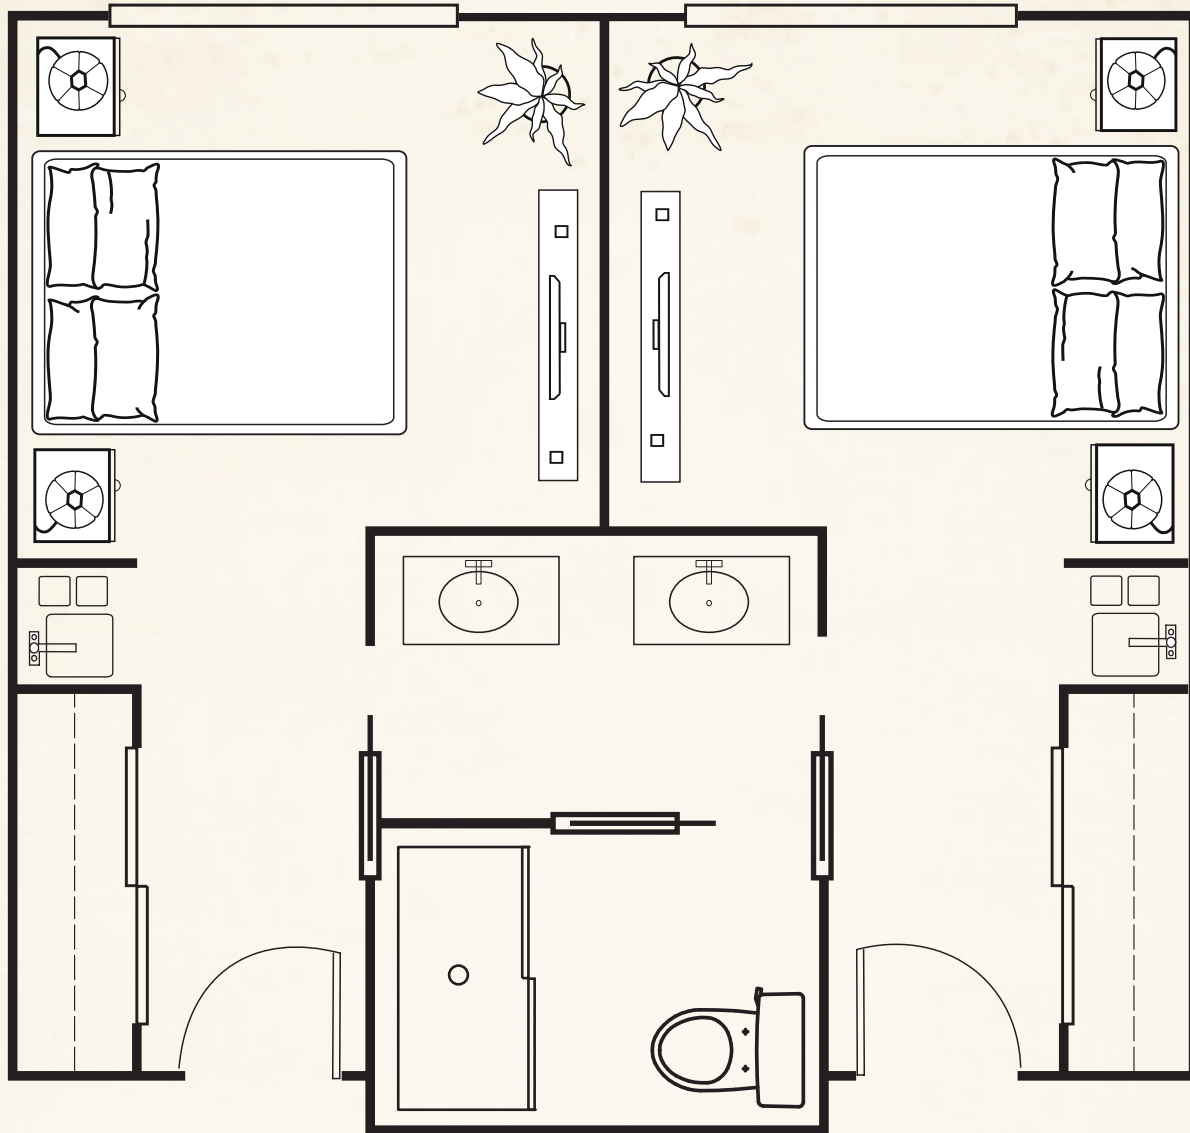

20'3" x 12'6"

Studio Deluxe
467 SQ. FT

PARK VIEW ESTATES
ASSISTED LIVING & MEMORY CARE

Assisted Living - Studio

15'3" x 9'11"

Studio
303 SQ. FT

PARK VIEW ESTATES
ASSISTED LIVING & MEMORY CARE

Memory Care - Semi-Private

12'5" x 9'7"

12'5" x 9'7"

Semi-Private
493 SQ. FT

PARK VIEW ESTATES
ASSISTED LIVING & MEMORY CARE