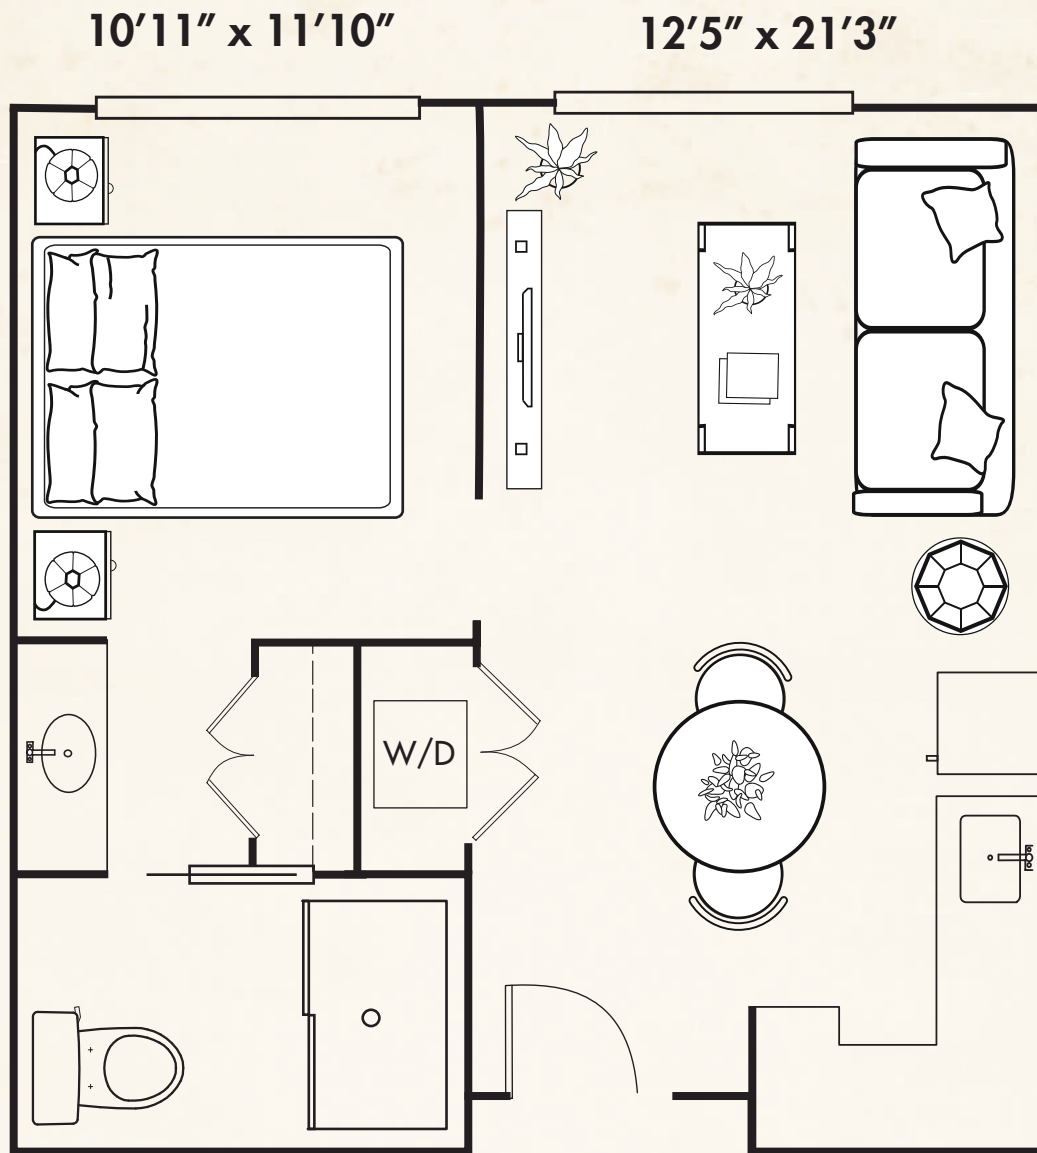

Assisted Living - One Bedroom

PARK VIEW ESTATES
ASSISTED LIVING & MEMORY CARE

Assisted Living - 2 Bedroom

**Two Bedroom
747 SQ. FT**

PARK VIEW ESTATES
ASSISTED LIVING & MEMORY CARE

Assisted Living - Studio Deluxe

20'3" x 12'6"

Studio Deluxe
467 SQ. FT

PARK VIEW ESTATES
ASSISTED LIVING & MEMORY CARE

Assisted Living - Studio

15'3" x 9'11"

Studio
303 SQ. FT

PARK VIEW ESTATES
ASSISTED LIVING & MEMORY CARE

Memory Care - Semi-Private

12'5" x 9'7"

12'5" x 9'7"

Semi-Private
493 SQ. FT

PARK VIEW ESTATES
ASSISTED LIVING & MEMORY CARE