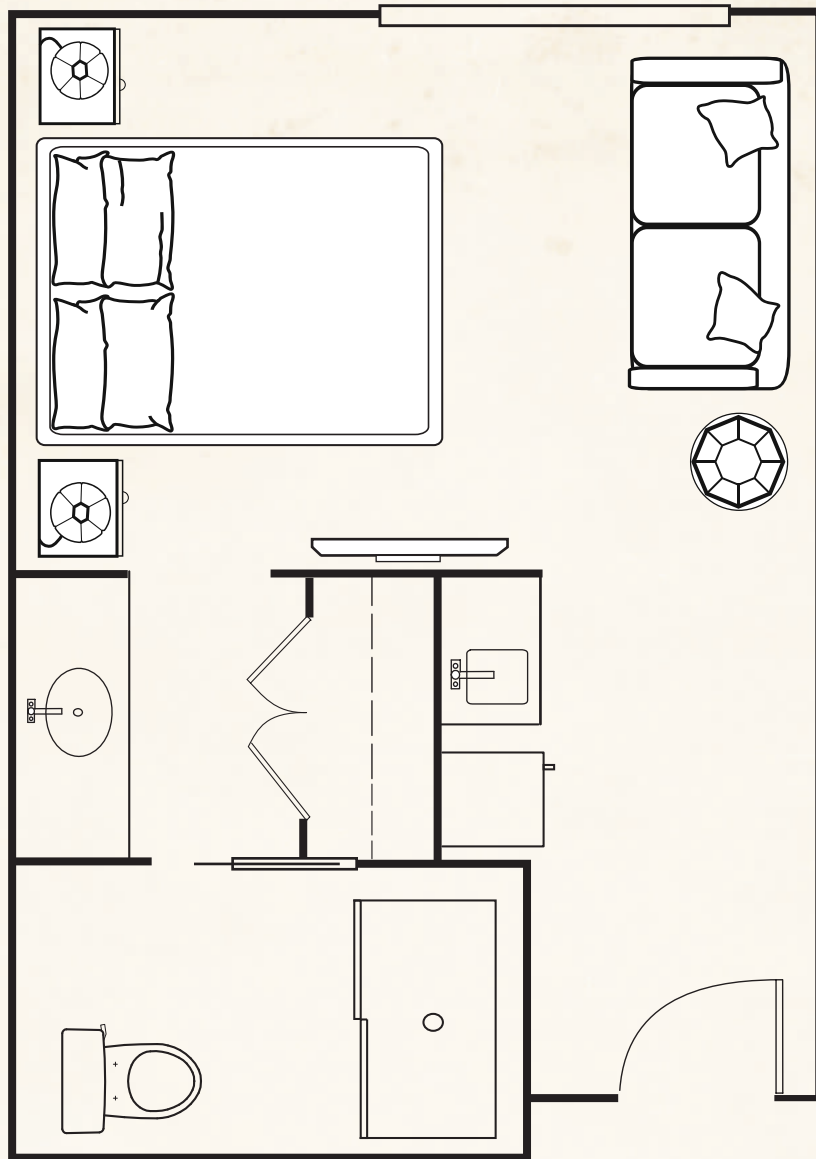

20'3" x 12'6"

Studio Deluxe
467 SQ. FT

PARK VIEW ESTATES
ASSISTED LIVING & MEMORY CARE

Assisted Living - Studio

15'3" x 9'11"

Studio
303 SQ. FT

PARK VIEW ESTATES
ASSISTED LIVING & MEMORY CARE

Memory Care - Semi-Private

12'5" x 9'7"

12'5" x 9'7"

Semi-Private
493 SQ. FT

PARK VIEW ESTATES
ASSISTED LIVING & MEMORY CARE