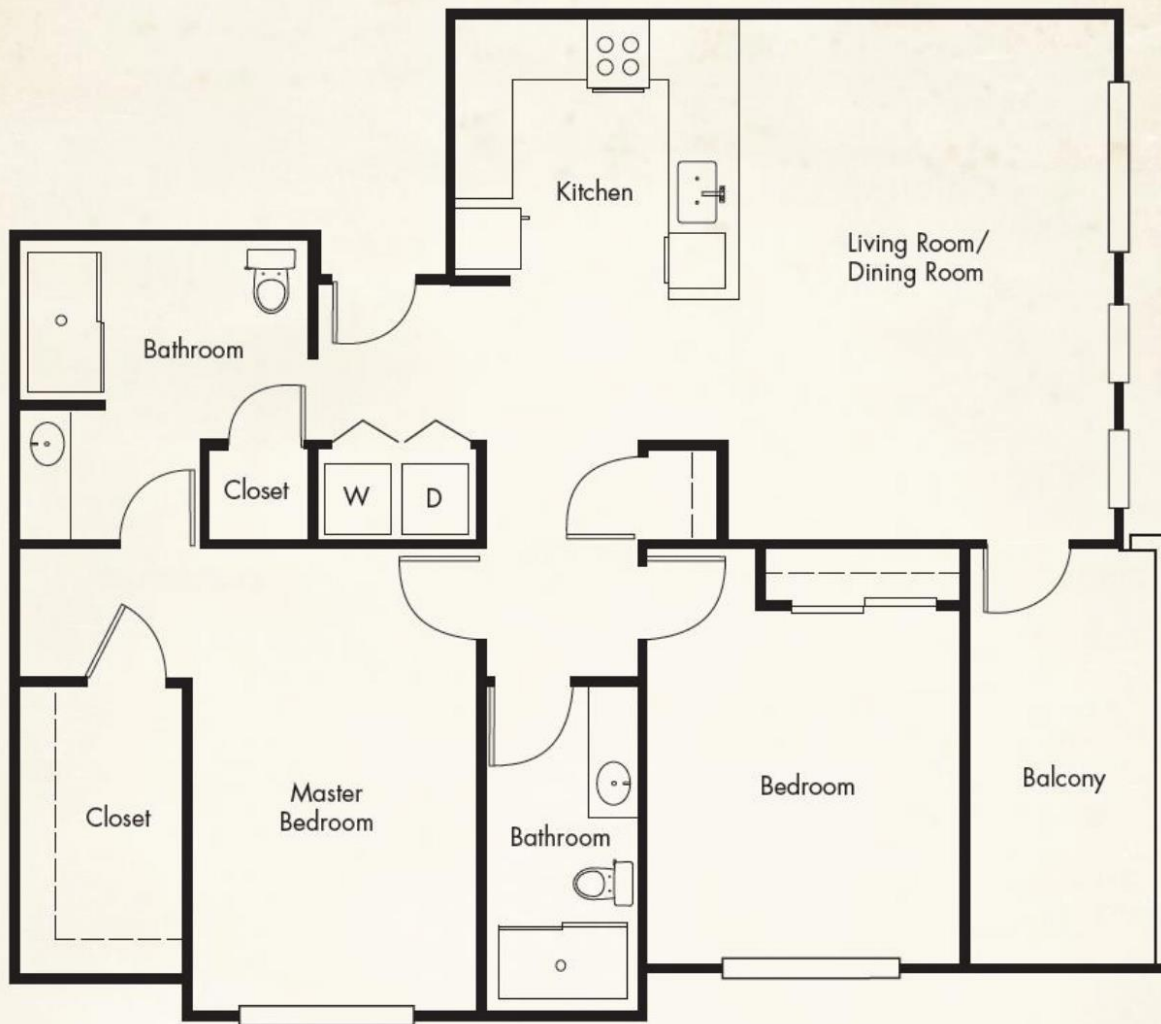

Maple Brook Terrace - Studio

Studio
547 SQ. FT

MAPLE BROOK TERRACE
RETIREMENT COMMUNITY

150 Verdin Road | Greenville SC 29607 | MapleBrookTerrace.com

Maple Brook Terrace - 1 Bedroom

**One Bedroom
768 SQ. FT**

MAPLE BROOK TERRACE
RETIREMENT COMMUNITY

150 Verdin Road | Greenville SC 29607 | MapleBrookTerrace.com

Maple Brook Terrace - 2 Bedroom Deluxe

Two Bedroom Deluxe
1,326 SQ. FT

MAPLE BROOK TERRACE
RETIREMENT COMMUNITY

Maple Brook Terrace - 2 Bedroom

**Two Bedroom
1,142 SQ. FT**

MAPLE BROOK TERRACE
RETIREMENT COMMUNITY

150 Verdin Road | Greenville SC 29607 | MapleBrookTerrace.com