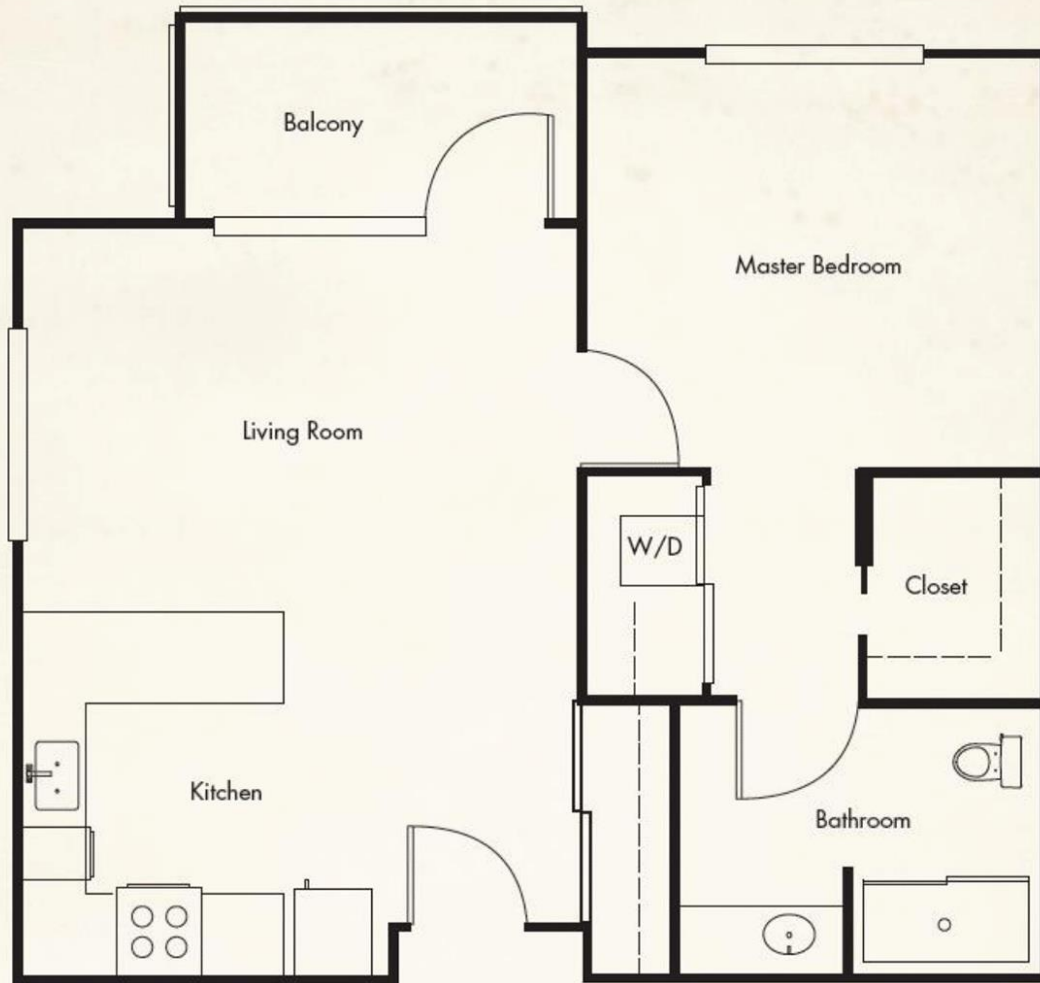

Maple Brook Terrace - Studio

Studio
547 SQ. FT

MAPLE BROOK TERRACE
RETIREMENT COMMUNITY

150 Verdin Road | Greenville SC 29607 | MapleBrookTerrace.com

Maple Brook Terrace - 1 Bedroom

**One Bedroom
768 SQ. FT**

MAPLE BROOK TERRACE
RETIREMENT COMMUNITY

150 Verdin Road | Greenville SC 29607 | MapleBrookTerrace.com

Maple Brook Terrace - 2 Bedroom Deluxe

Two Bedroom Deluxe
1,326 SQ. FT

MAPLE BROOK TERRACE
RETIREMENT COMMUNITY

Maple Brook Terrace - 2 Bedroom

**Two Bedroom
1,142 SQ. FT**

MAPLE BROOK TERRACE
RETIREMENT COMMUNITY

150 Verdin Road | Greenville SC 29607 | MapleBrookTerrace.com