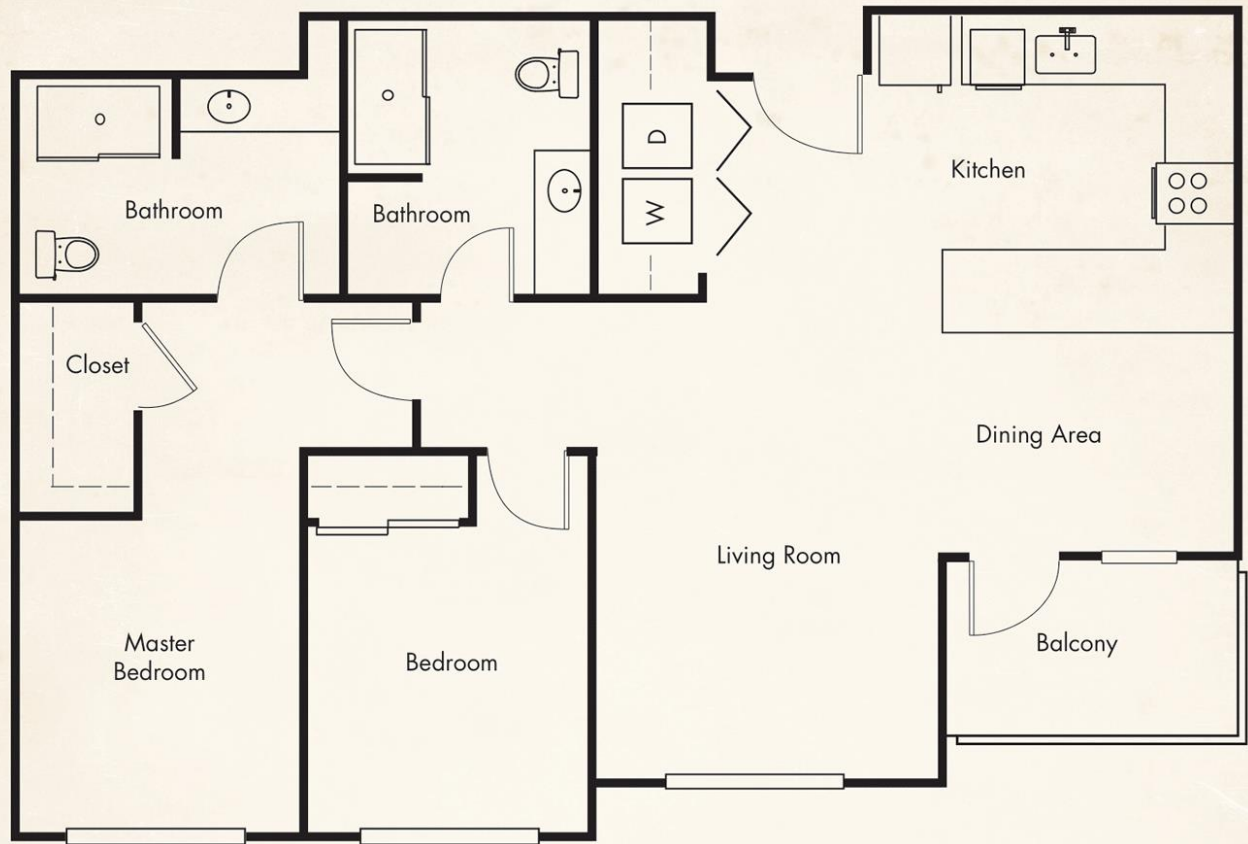

Maple Brook Terrace - Studio

Studio
547 SQ. FT

MAPLE BROOK TERRACE
RETIREMENT COMMUNITY

150 Verdin Road | Greenville SC 29607 | MapleBrookTerrace.com

Maple Brook Terrace - 1 Bedroom

**One Bedroom
768 SQ. FT**

MAPLE BROOK TERRACE
RETIREMENT COMMUNITY

150 Verdin Road | Greenville SC 29607 | MapleBrookTerrace.com

Maple Brook Terrace - 2 Bedroom Deluxe

Two Bedroom Deluxe
1,326 SQ. FT

MAPLE BROOK TERRACE
RETIREMENT COMMUNITY

Maple Brook Terrace - 2 Bedroom

**Two Bedroom
1,142 SQ. FT**

MAPLE BROOK TERRACE
RETIREMENT COMMUNITY

150 Verdin Road | Greenville SC 29607 | MapleBrookTerrace.com