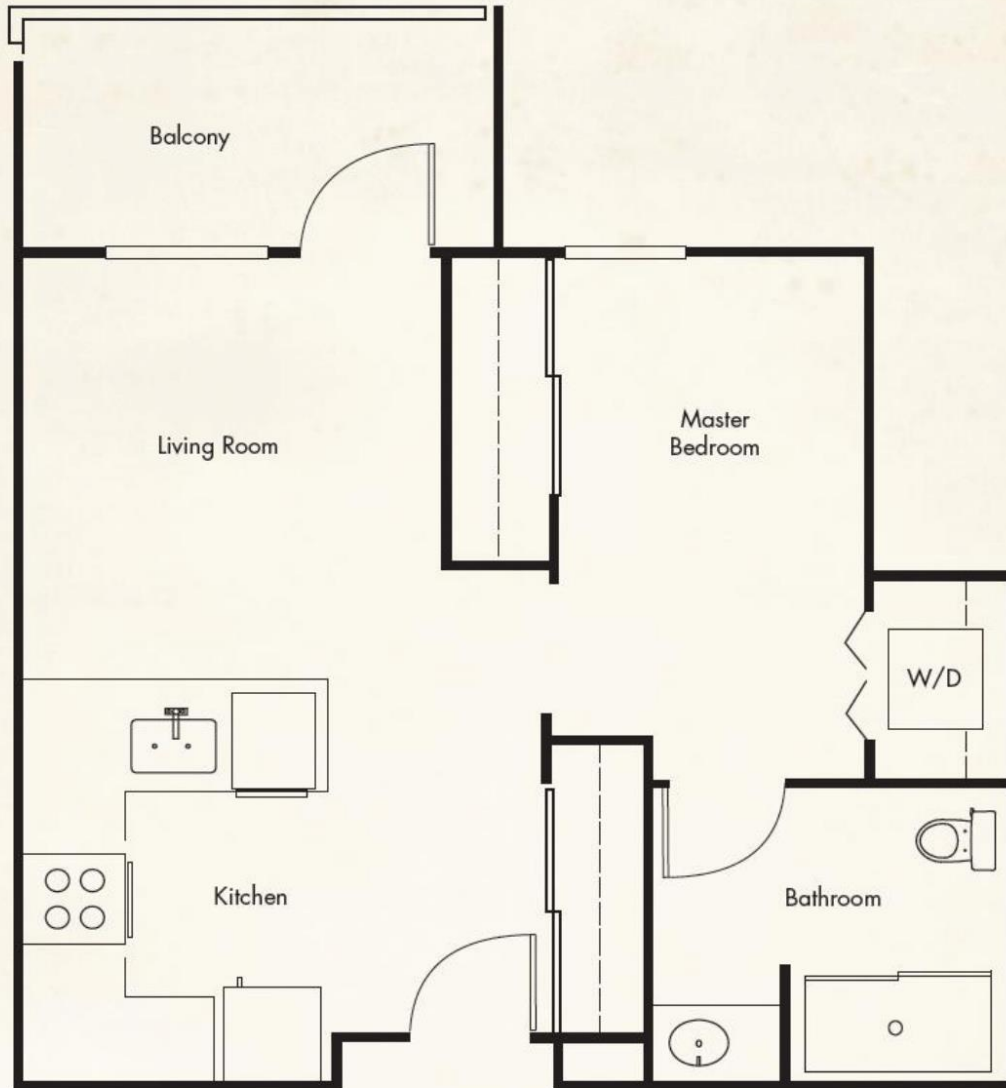

Maple Brook Terrace - Studio

Studio
547 SQ. FT

MAPLE BROOK TERRACE
RETIREMENT COMMUNITY

150 Verdin Road | Greenville SC 29607 | MapleBrookTerrace.com

Maple Brook Terrace - 1 Bedroom

**One Bedroom
768 SQ. FT**

MAPLE BROOK TERRACE
RETIREMENT COMMUNITY

150 Verdin Road | Greenville SC 29607 | MapleBrookTerrace.com

Maple Brook Terrace - 2 Bedroom Deluxe

Two Bedroom Deluxe
1,326 SQ. FT

MAPLE BROOK TERRACE
RETIREMENT COMMUNITY

Maple Brook Terrace - 2 Bedroom

**Two Bedroom
1,142 SQ. FT**

MAPLE BROOK TERRACE
RETIREMENT COMMUNITY

150 Verdin Road | Greenville SC 29607 | MapleBrookTerrace.com