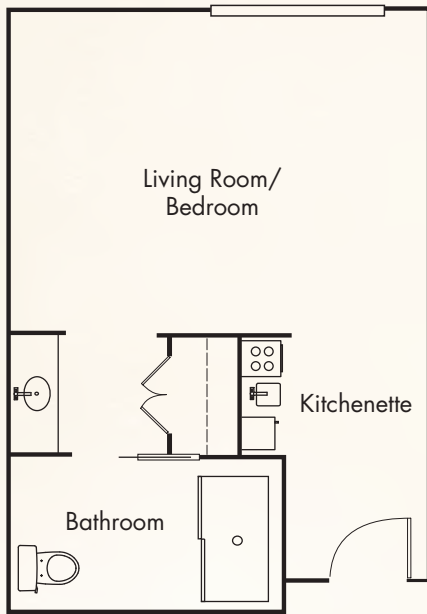

Assisted Living floor plans

**One Bedroom
467 SQ. FT**

**One Bedroom
469 SQ. FT**

**Studio
303 SQ. FT**

**Two Bedroom
747 SQ. FT**

PARK VIEW ESTATES
ASSISTED LIVING & MEMORY CARE

Memory Care floor plans

Studio
303 SQ. FT

Two Bedroom
493 SQ. FT

PARK VIEW ESTATES
ASSISTED LIVING & MEMORY CARE