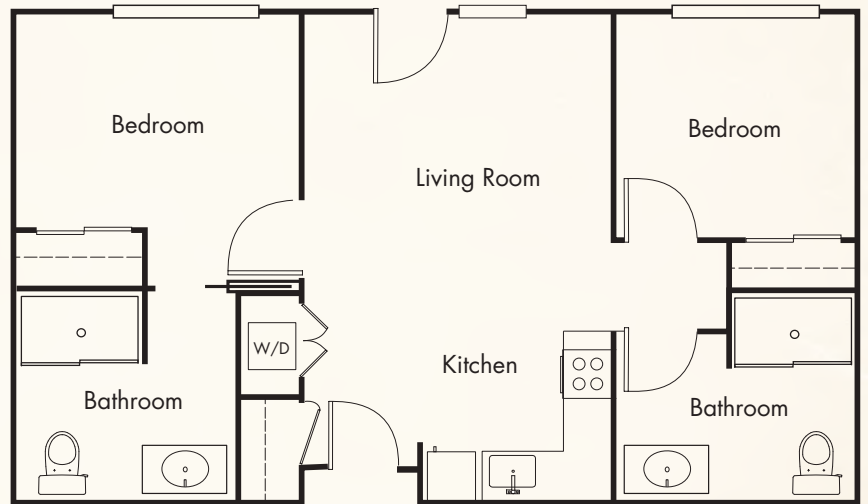

Assisted Living floor plans

**One Bedroom
467 SQ. FT**

**One Bedroom
469 SQ. FT**

**Studio
303 SQ. FT**

**Two Bedroom
747 SQ. FT**

PARK VIEW ESTATES
ASSISTED LIVING & MEMORY CARE

Memory Care floor plans

Studio
303 SQ. FT

Two Bedroom
493 SQ. FT

PARK VIEW ESTATES
ASSISTED LIVING & MEMORY CARE