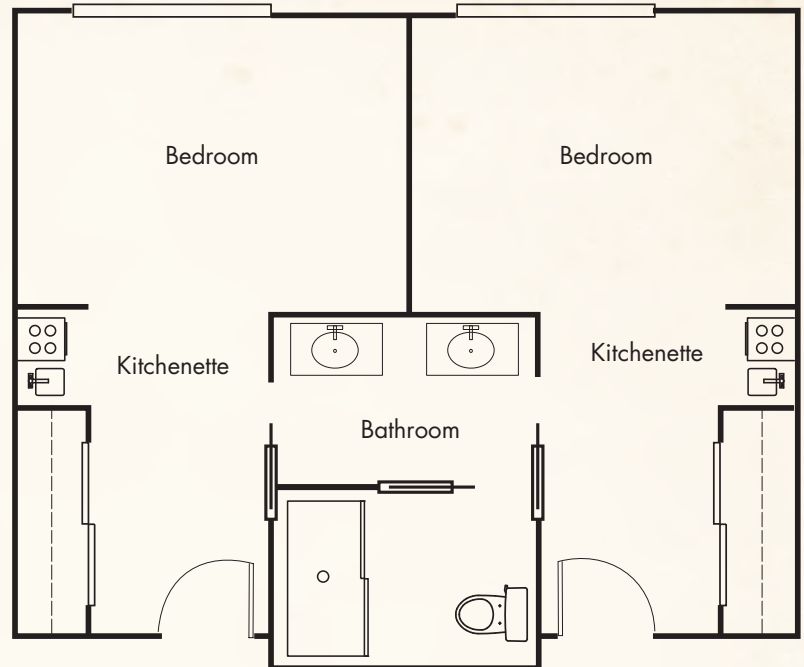

Assisted Living floor plans

**One Bedroom
467 SQ. FT**

**One Bedroom
469 SQ. FT**

**Studio
303 SQ. FT**

**Two Bedroom
747 SQ. FT**

PARK VIEW ESTATES
ASSISTED LIVING & MEMORY CARE

Memory Care floor plans

Studio
303 SQ. FT

Two Bedroom
493 SQ. FT

PARK VIEW ESTATES
ASSISTED LIVING & MEMORY CARE