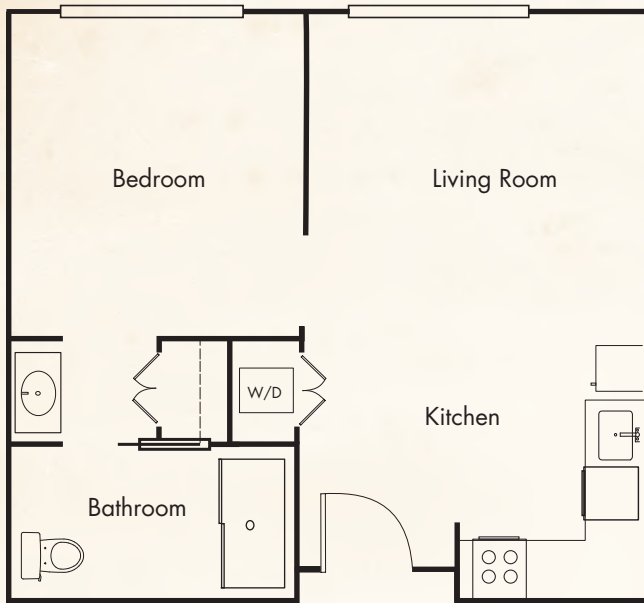

Assisted Living floor plans

**One Bedroom
467 SQ. FT**

**One Bedroom
469 SQ. FT**

**Studio
303 SQ. FT**

**Two Bedroom
747 SQ. FT**

PARK VIEW ESTATES
ASSISTED LIVING & MEMORY CARE

Memory Care floor plans

Studio
303 SQ. FT

Two Bedroom
493 SQ. FT

PARK VIEW ESTATES
ASSISTED LIVING & MEMORY CARE