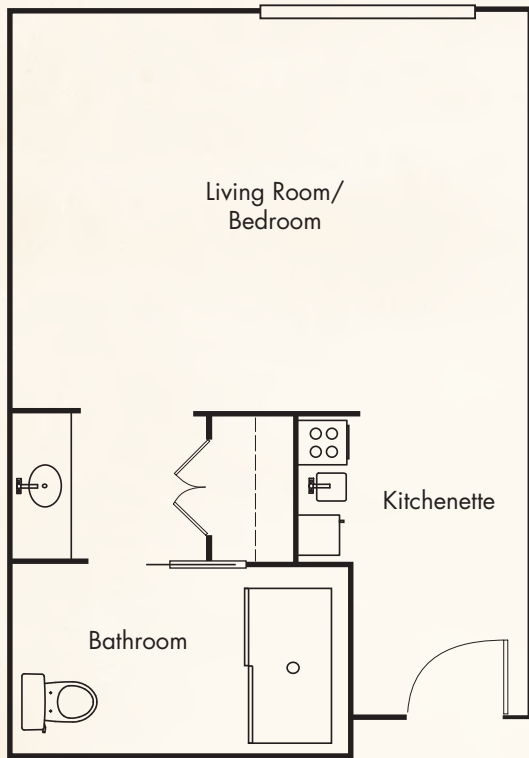

Assisted Living floor plans

**One Bedroom
467 SQ. FT**

**One Bedroom
469 SQ. FT**

**Studio
303 SQ. FT**

**Two Bedroom
747 SQ. FT**

PARK VIEW ESTATES
ASSISTED LIVING & MEMORY CARE

Memory Care floor plans

Studio
303 SQ. FT

Two Bedroom
493 SQ. FT

PARK VIEW ESTATES
ASSISTED LIVING & MEMORY CARE